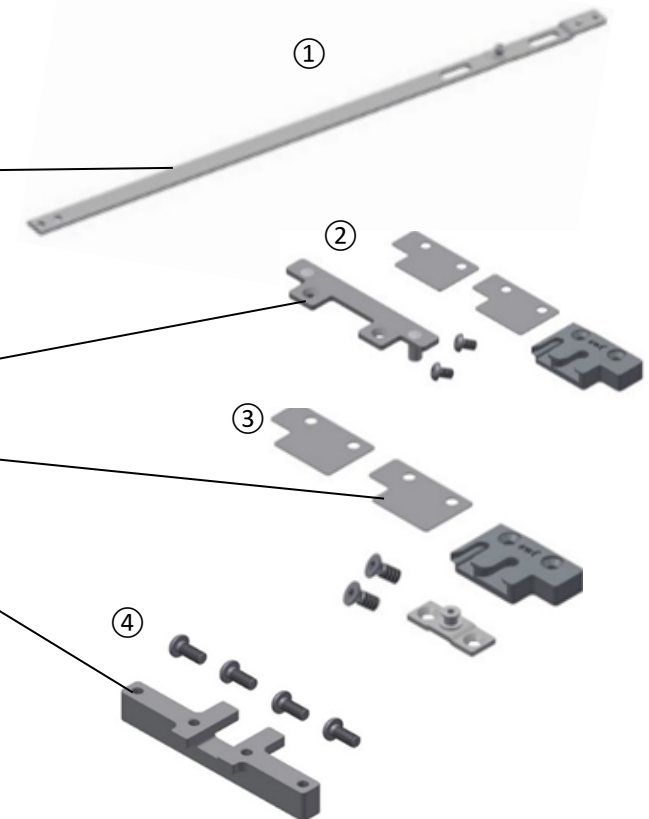

STEEL WINDOW FITTINGS

Concealed Multipoint Options (W50TB)

For your window you will require :

1. MPR65LNA
  MPR65SNA
2. MPW50TBKKLH
3. MPW50TBCMUGLH
4. MPW50TBDBSCK

Click your window size below

*For one window

Technical Sheets

2,760mm+

Go back

Ready to order?

Info@steelwindowfittings.com

+44 (0)1952 794154

+44 (0)1952 794054