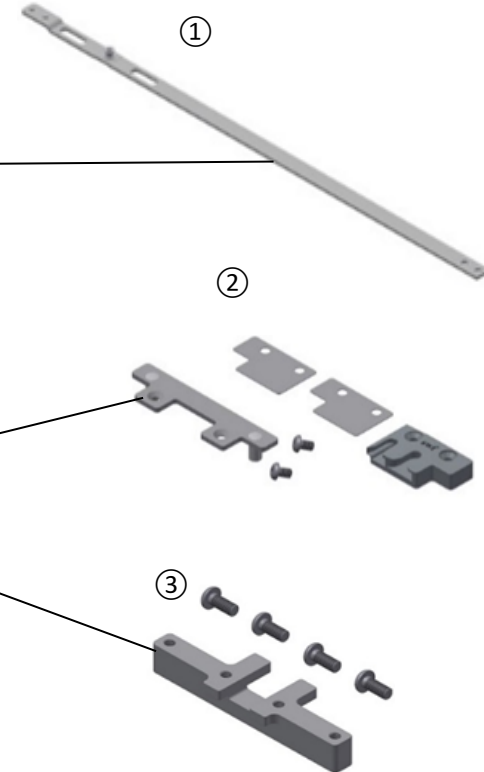

Concealed Multipoint Options (W50TB)

For your window you will require :

STEEL WINDOW FITTINGS

1. MPR65SNA
2. MPW50TBKKLH
3. MPW50TBDBSCK

Click your window size below

*For one window

Technical Sheets

370mm to 600mm

600mm to 800mm

Go back

Ready to order?

Info@steelwindowfittings.com

+44 (0)1952 794154

+44 (0)1952 794054