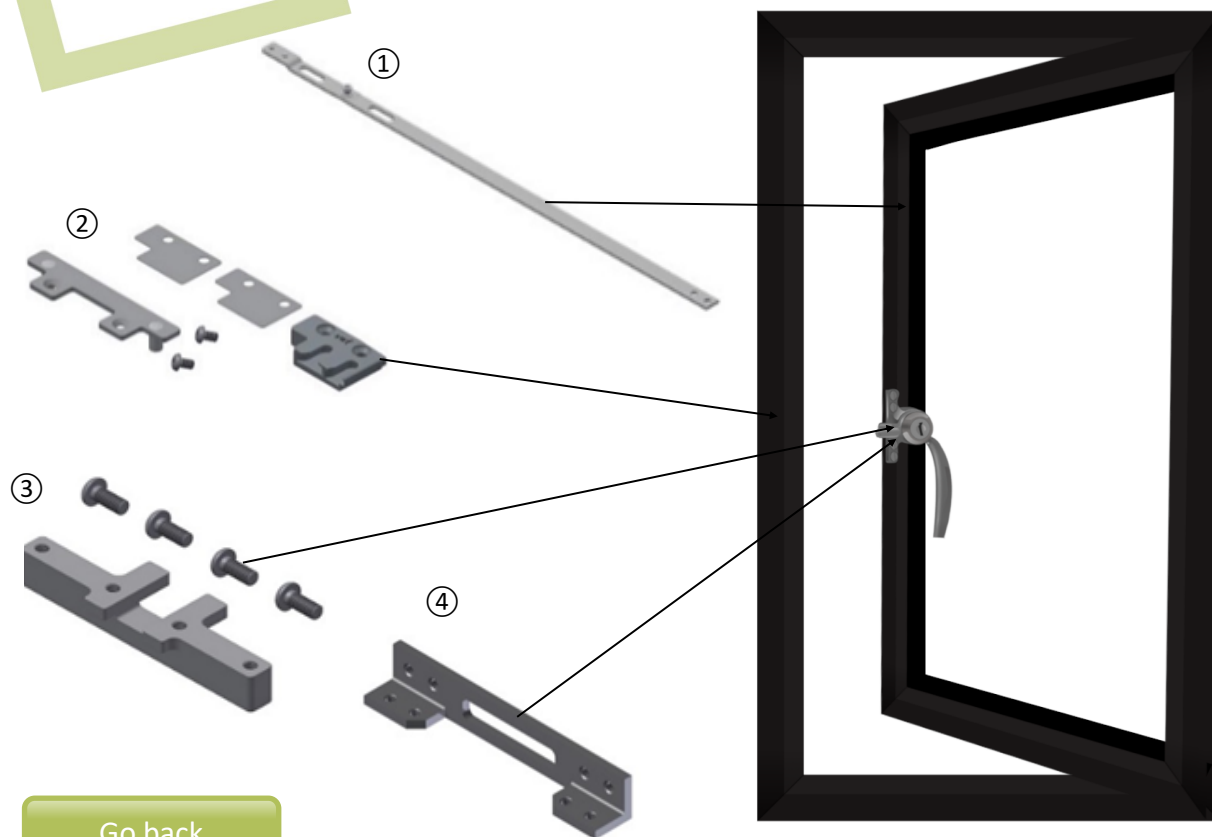

## Technical Sheets

2,100mm to 2,400mm

Go back

Ready to order?

Info@steelwindowfittings.com

+44 (0)1952 794154

+44 (0)1952 794054

swf