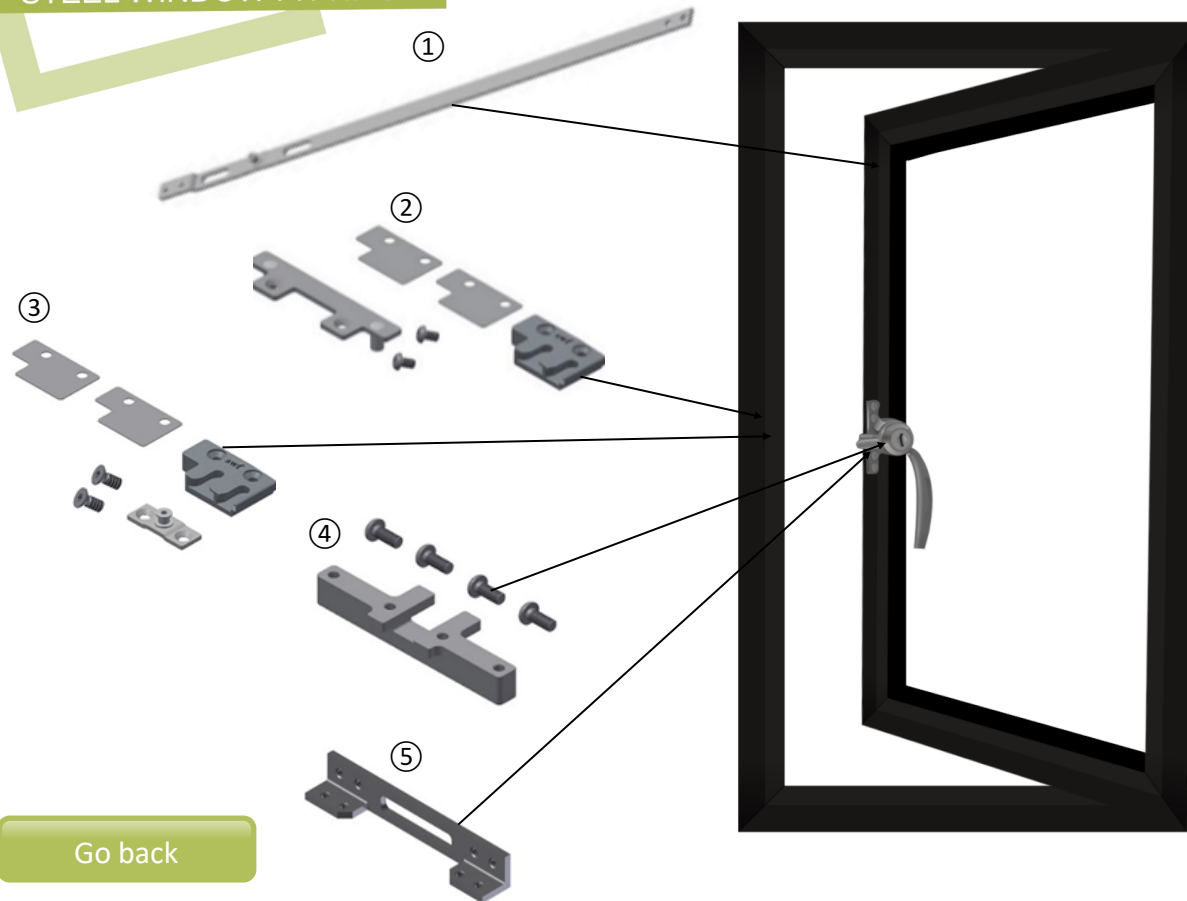

STEEL WINDOW FITTINGS

Concealed Multipoint Options (W50TB)

For your window you will require :

1. MPR65LNA
2. MPW50TBKCRH
3. MPW50TBCMUGRH
4. MPW50TBDDBSCK
5. MPW50TBIGHB10

Click your window size below

*For one window

Technical Sheets

1,808mm to 2,100mm

Go back

Ready to order?

Info@steelwindowfittings.com

+44 (0)1952 794154

+44 (0)1952 794054