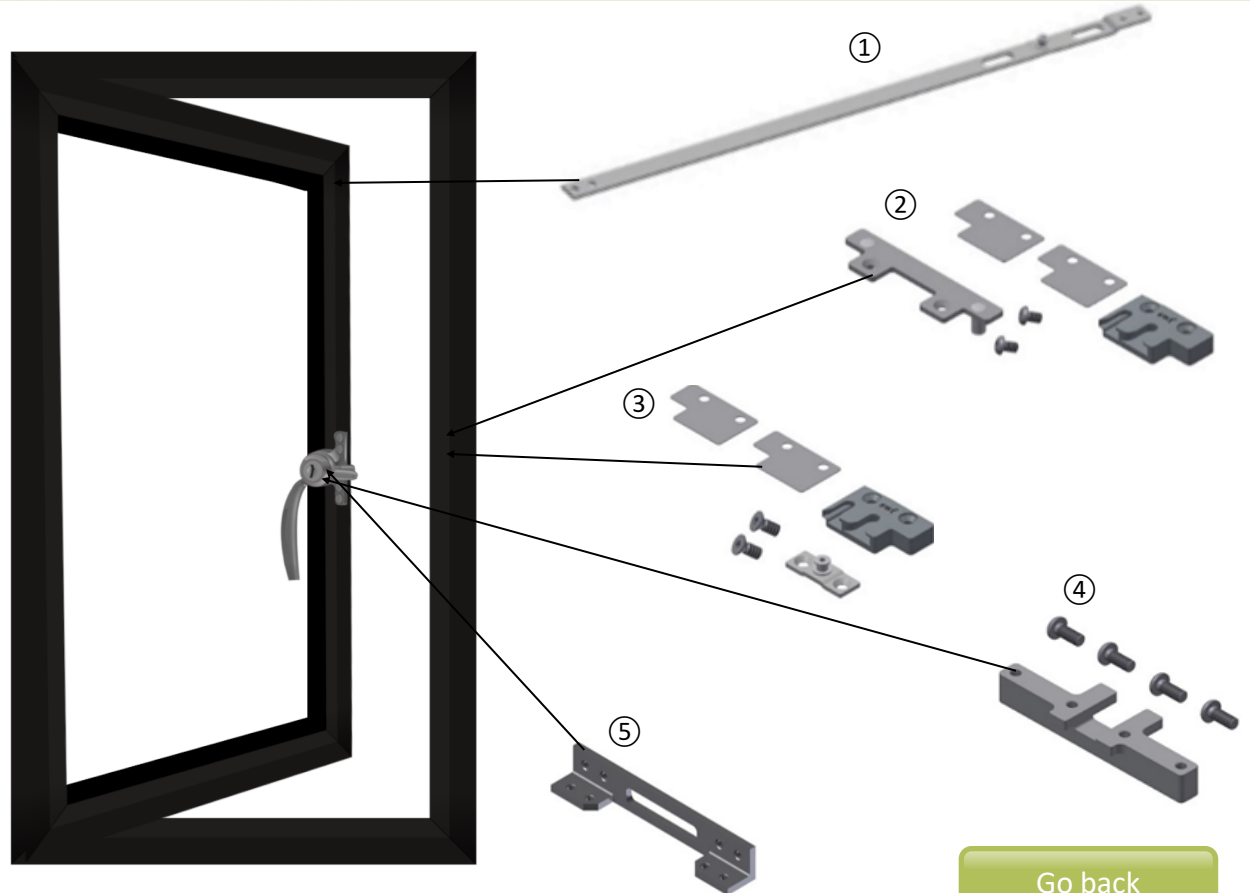

STEEL WINDOW FITTINGS

Concealed Multipoint Options (W50TB)

For your window you will require :

1. MPR65LNA
2. MPW50TBKKLH
3. MPW50TBCMUGLH
4. MPW50TBDBSCK
5. MPW50TBIGHB10

Click your window size below

*For one window

Technical Sheets

1,808mm to 2,100mm

Go back

Ready to order?

Info@steelwindowfittings.com

+44 (0)1952 794154

+44 (0)1952 794054