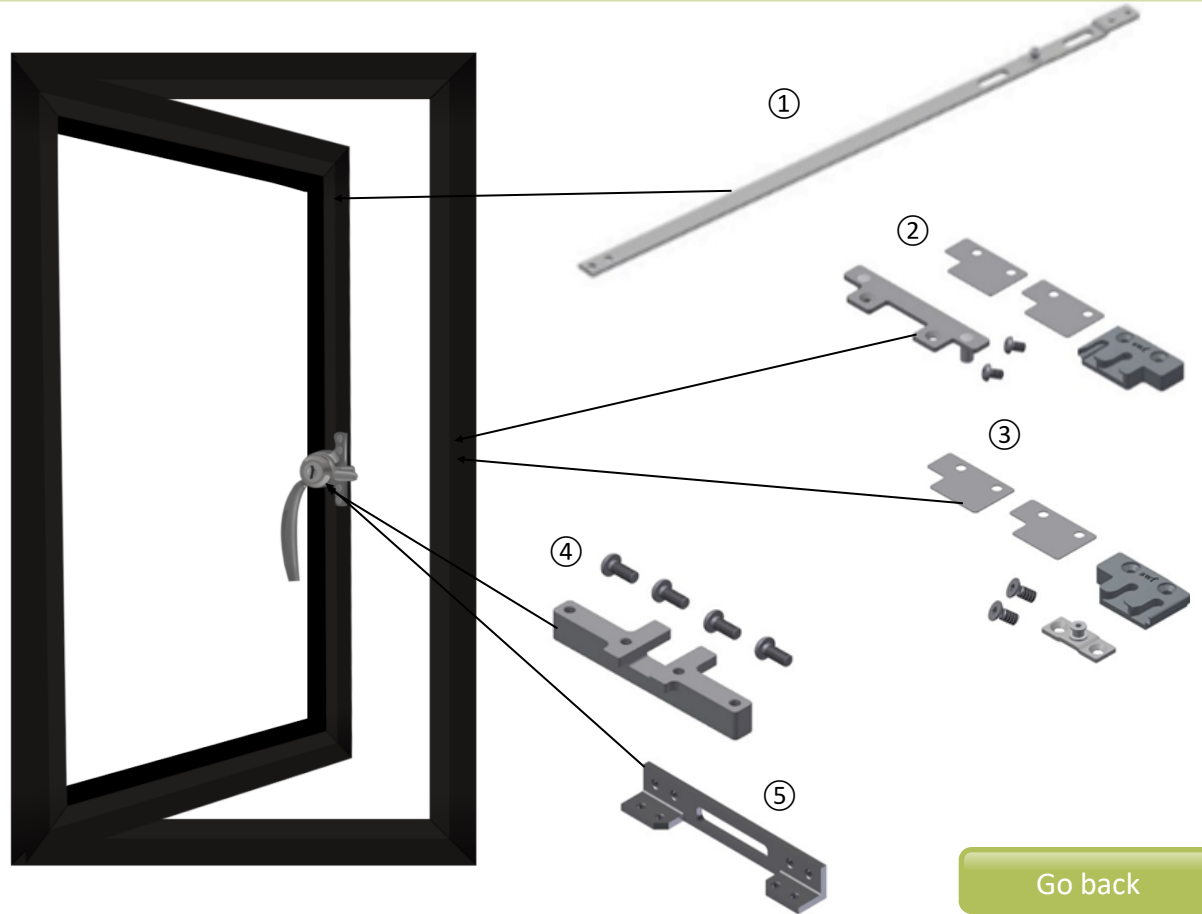

## Technical Sheets

2,100mm to 2,400mm

2,400mm to 2,760mm

Go back

Ready to order?

Info@steelwindowfittings.com

+44 (0)1952 794154

+44 (0)1952 794054