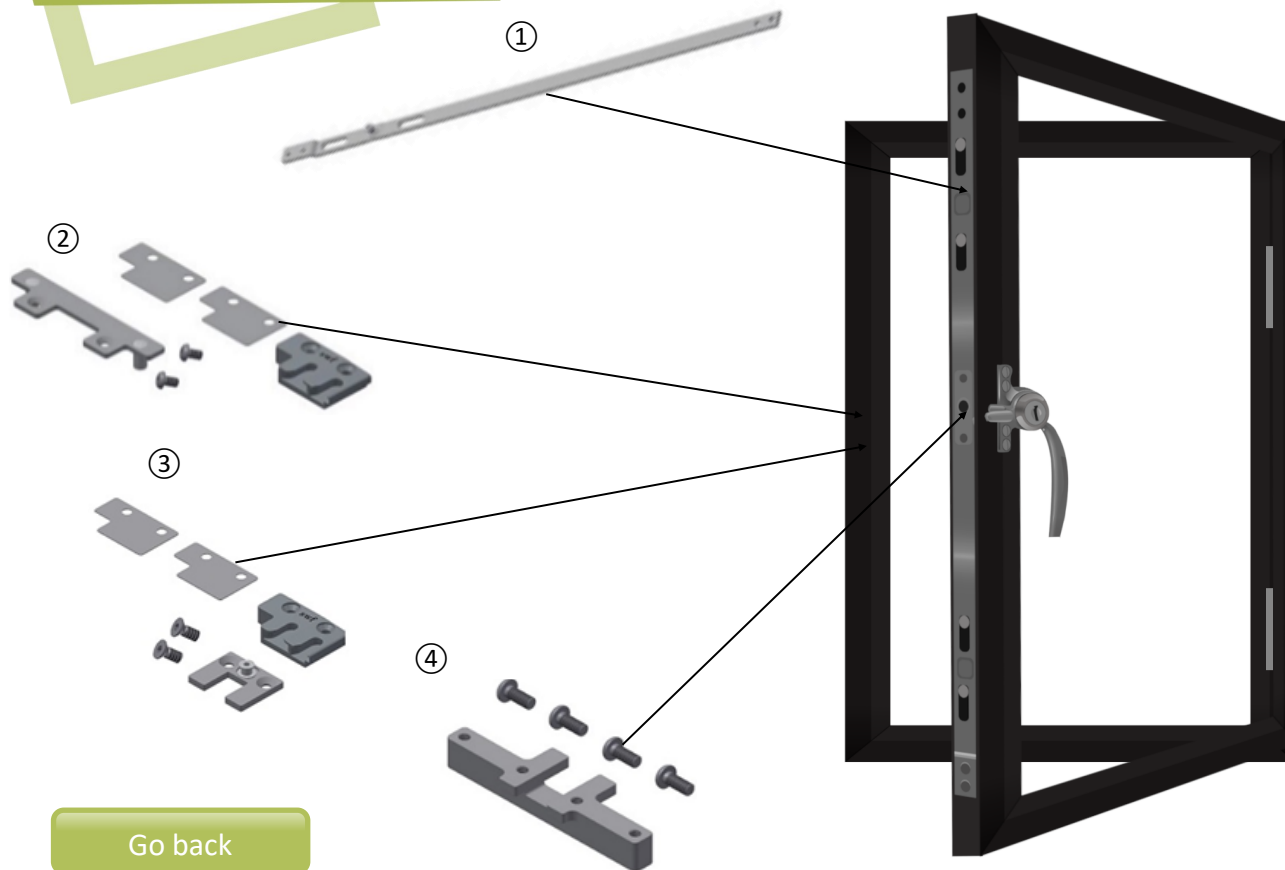

STEEL WINDOW FITTINGS

Concealed Multipoint Options (W50TB)

For your window you will require :

1. MPR65LNA
  MPR65SNA
2. MPW50TBKKRH
3. MPW50TBCMBPRH
4. MPW50TBDDBSCK

Click your window size below

*For one window

Technical Sheets

2,100mm to 2,400mm

2,400mm to 2,760mm

2,760mm+

Go back

Ready to order?

Info@steelwindowfittings.com

+44 (0)1952 794154

+44 (0)1952 794054