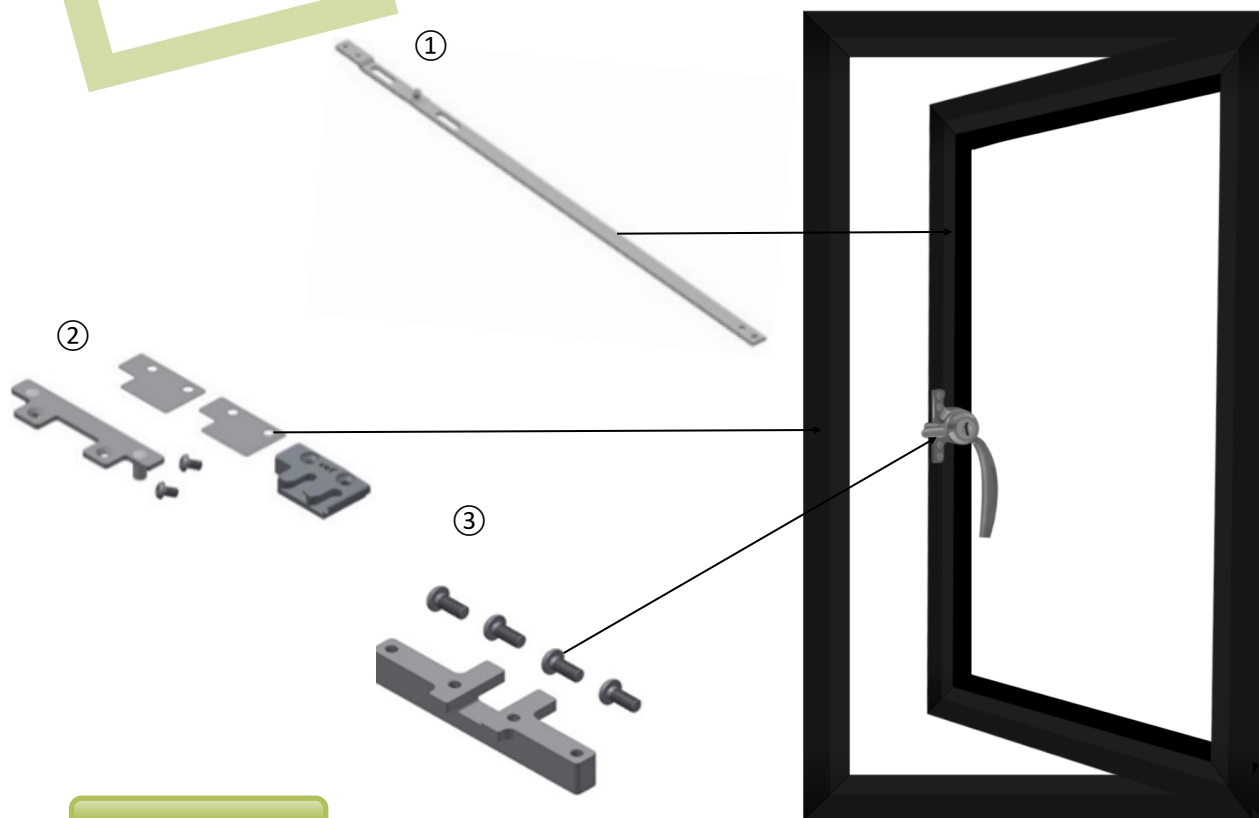

swf

STEEL WINDOW FITTINGS

Concealed Multipoint Options (W50TB)

For your window you will require :

1. MPR65LNA
  MPR65SNA
2. MPW50TBKKRH
3. MPW50TDBSCK

Click your window size below

*For one window

Technical Sheets

2,100mm to 2,400mm

Go back

Ready to order?

Info@steelwindowfittings.com

+44 (0)1952 794154

+44 (0)1952 794054