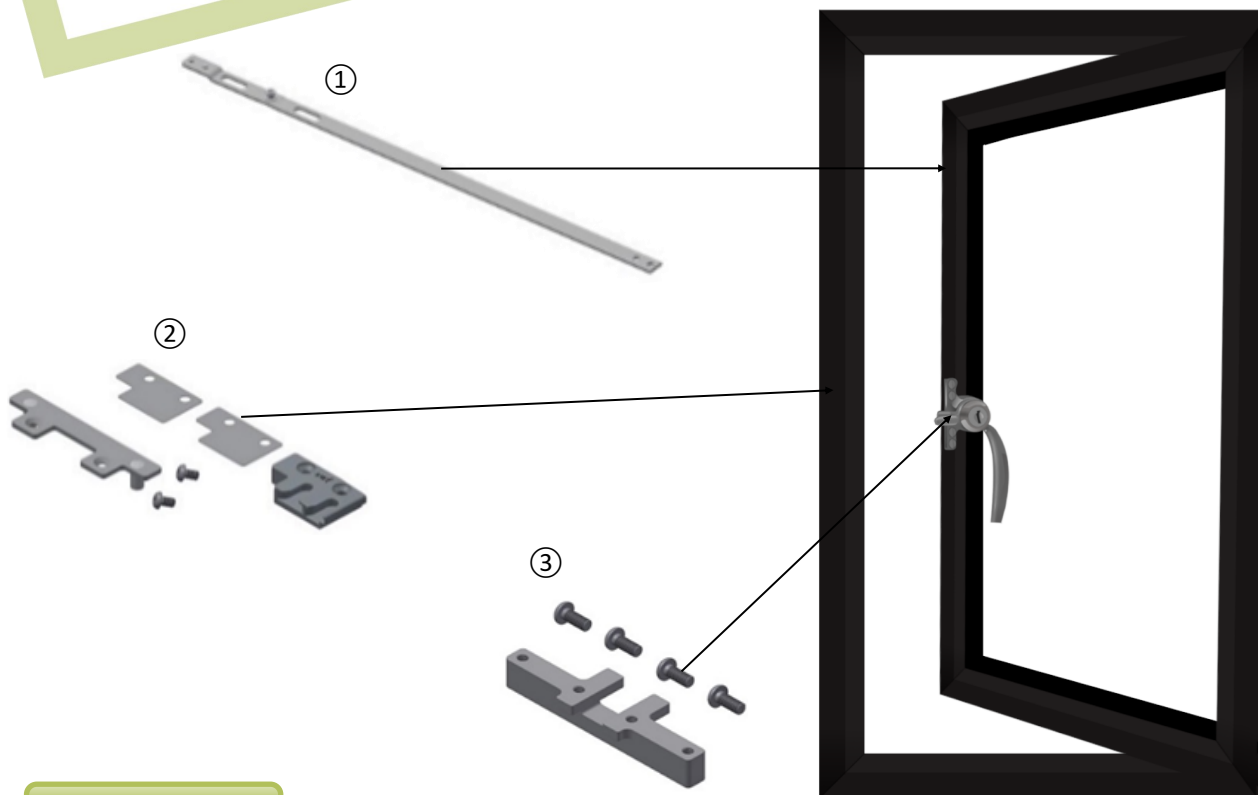

STEEL WINDOW FITTINGS

Concealed Multipoint Options (W50TB)

For your window you will require :

1. MPR65SNA
2. MPW50TBKKRH
3. MPW50TBDBSCK

Click your window size below

*For one window

Technical Sheets

370mm to 600mm

600mm to 800mm

Go back

Ready to order?

Info@steelwindowfittings.com

+44 (0)1952 794154

+44 (0)1952 794054