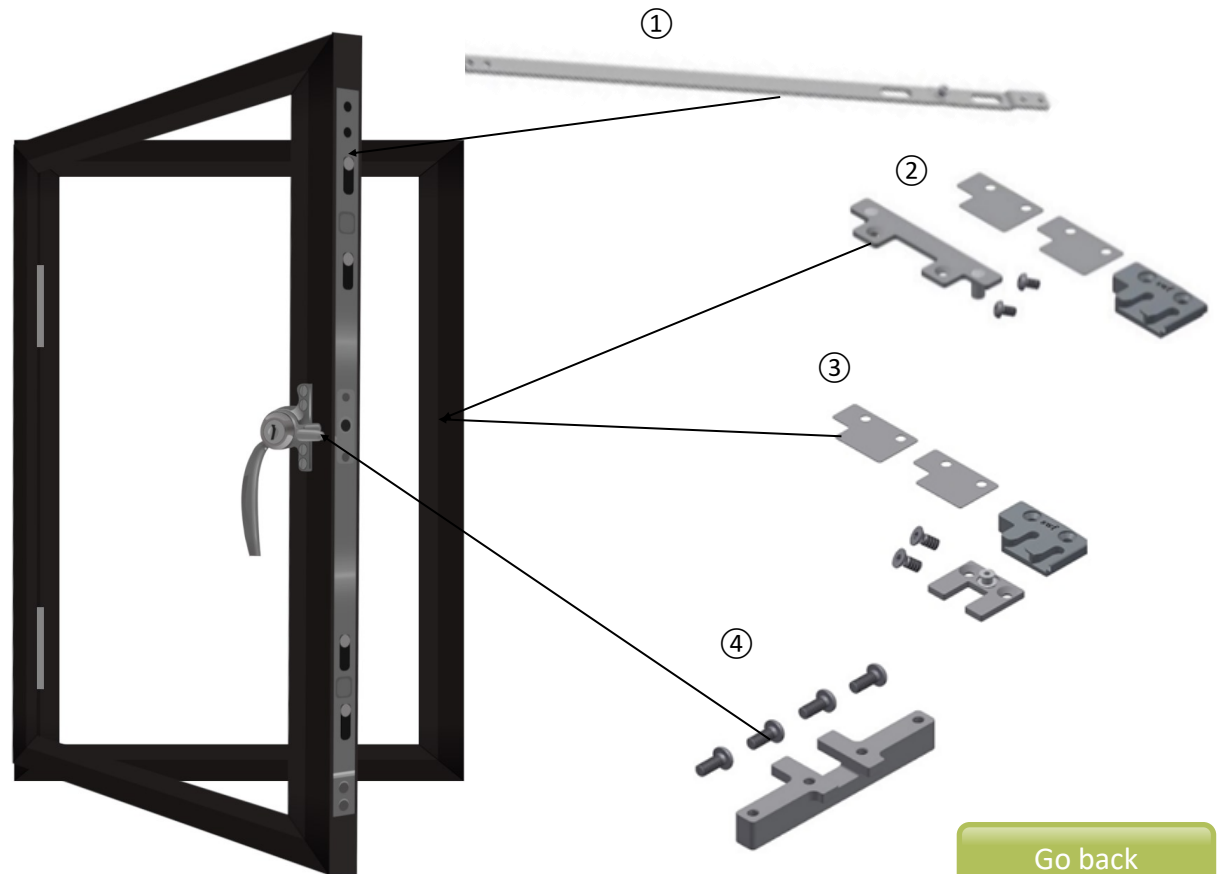

## Technical Sheets

1,200mm to 1,500mm

1,500mm to 1,808mm

1,808mm to 2,100mm

Go back

*Ready to order?*

Info@steelwindowfittings.com

+44 (0)1952 794154