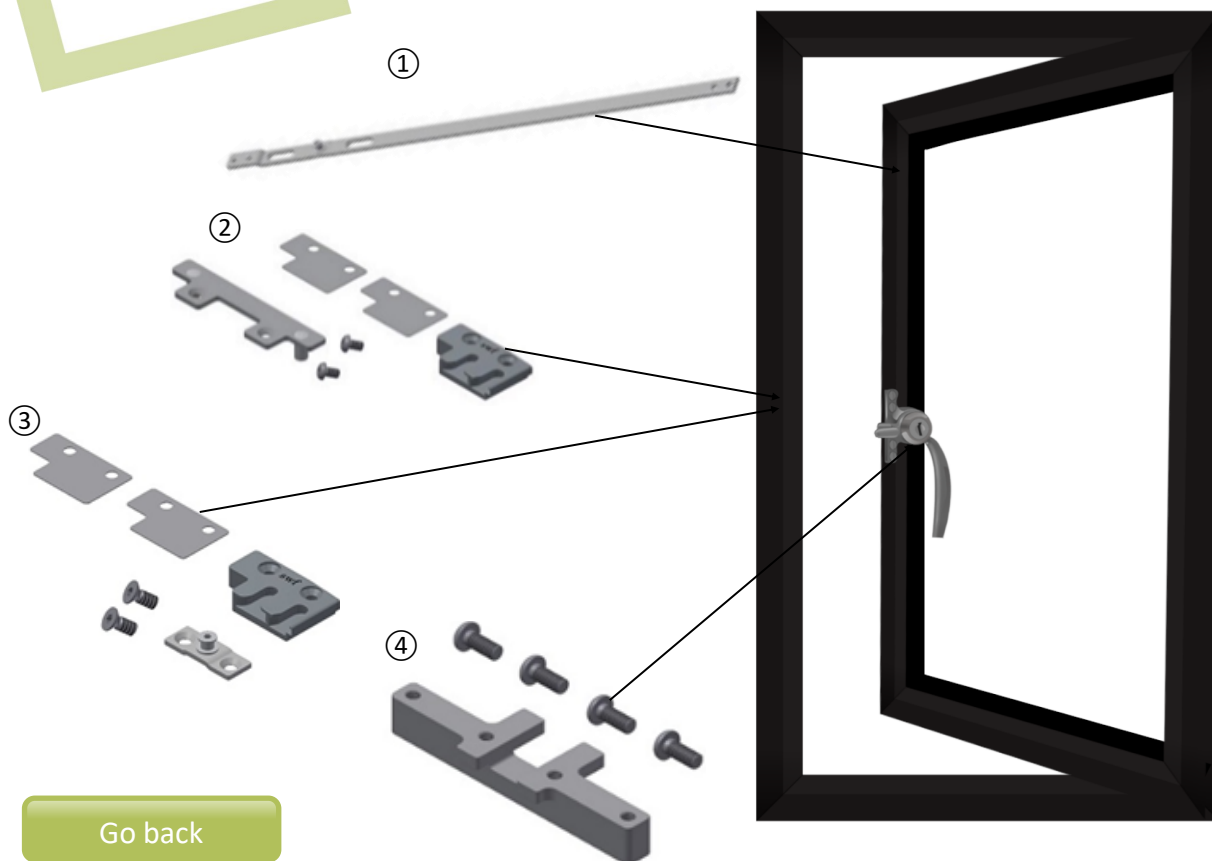

## Technical Sheets

2,400mm to 2,760mm

2,760mm+

Go back

Ready to order?

Info@steelwindowfittings.com

+44 (0)1952 794154

+44 (0)1952 794054