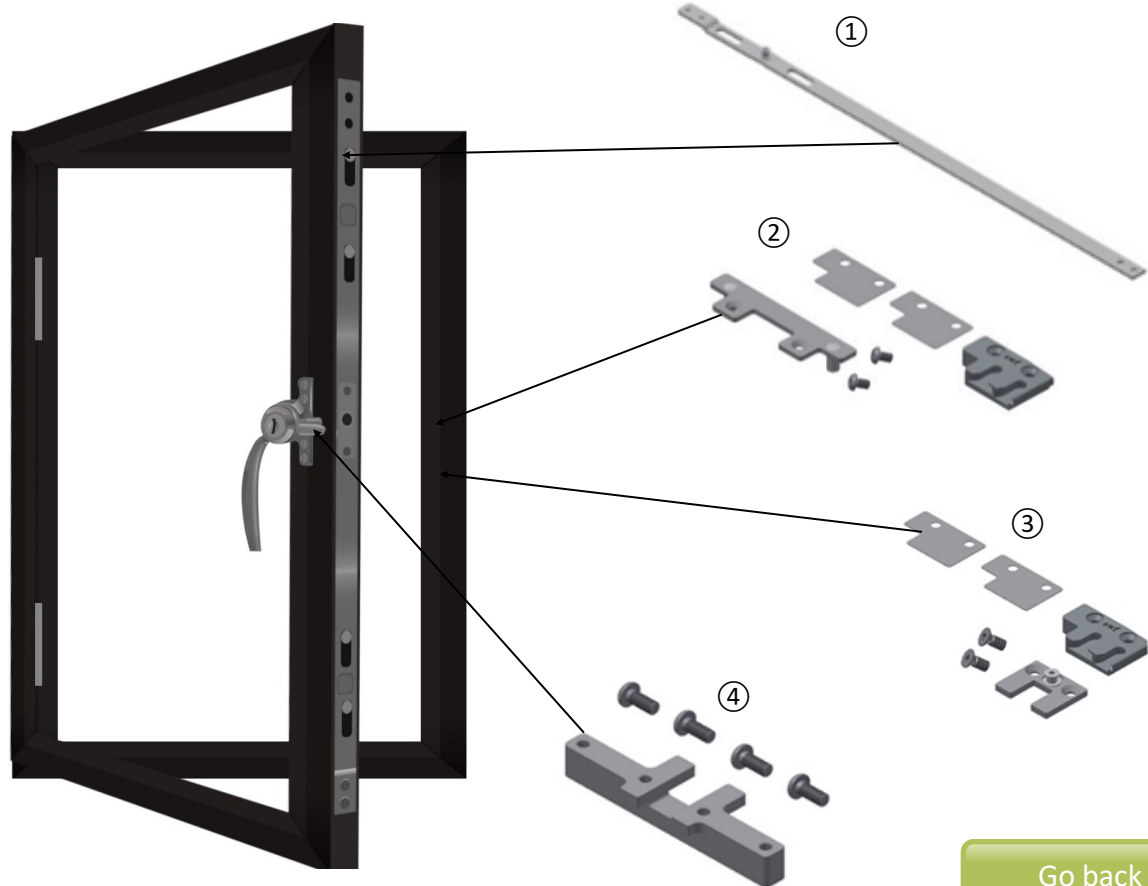

Concealed Multipoint Options (W50TB)

For your window you will require :

STEEL WINDOW FITTINGS

1. MPR65SNA
2. MPW50TBKKRH
3. MPW50TBCMBPRH
4. MPW50TBDBSCK

Click your window size below

*For one window

Technical Sheets

370mm to 600mm

600mm to 800mm

800mm to 1,073mm

1,073mm to 1,200mm

Go back

Ready to order?

Info@steelwindowfittings.com

+44 (0)1952 794154

+44 (0)1952 794054