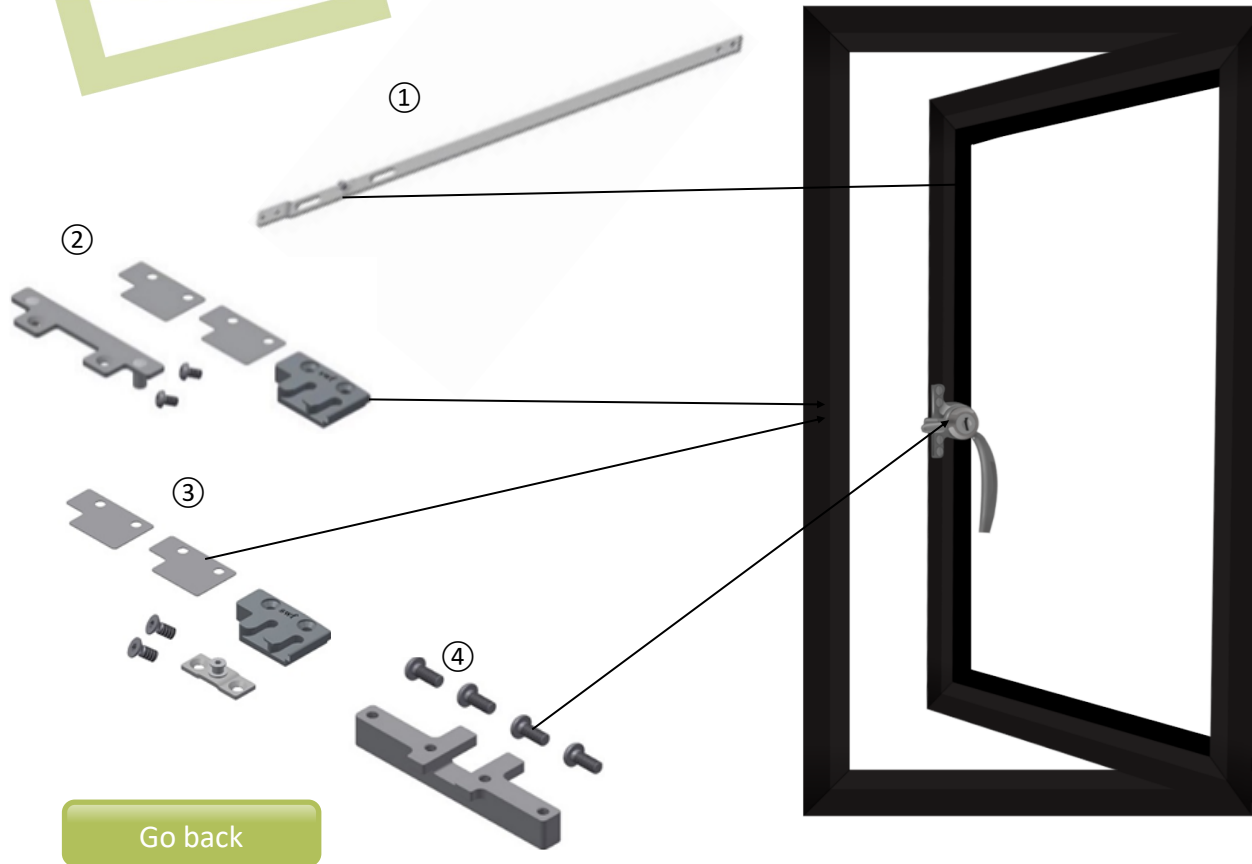

STEEL WINDOW FITTINGS

Concealed Multipoint Options (W50TB)

For your window you will require :

1. MPR65LNA
2. MPW50TBKKRH
3. MPW50TBCMUGRH
4. MPW50TBDBSCK

Click your window size below

*For one window

Technical Sheets

1,808mm to 2,100mm

Ready to order?

Info@steelwindowfittings.com

+44 (0)1952 794154

+44 (0)1952 794054