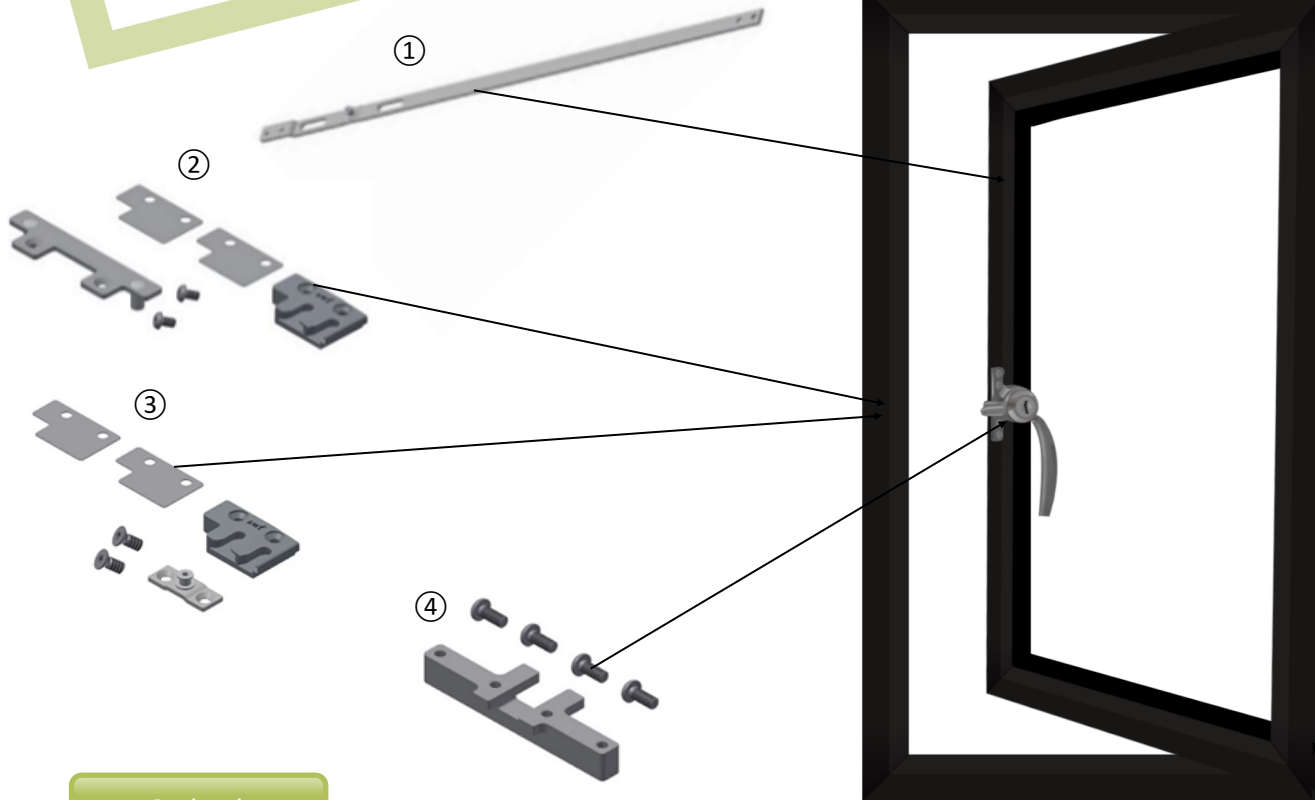

STEEL WINDOW FITTINGS

Concealed Multipoint Options (W50TB)

For your window you will require :

1. MPR65SNA
2. MPW50TBKKRH
3. MPW50TBCMUGRH
4. MPW50TBDBSCK

Click your window size below

*For one window

Technical Sheets

800mm to 1,073mm

1,073mm to 1,200mm

Go back

Ready to order?

Info@steelwindowfittings.com

+44 (0)1952 794154

+44 (0)1952 794054