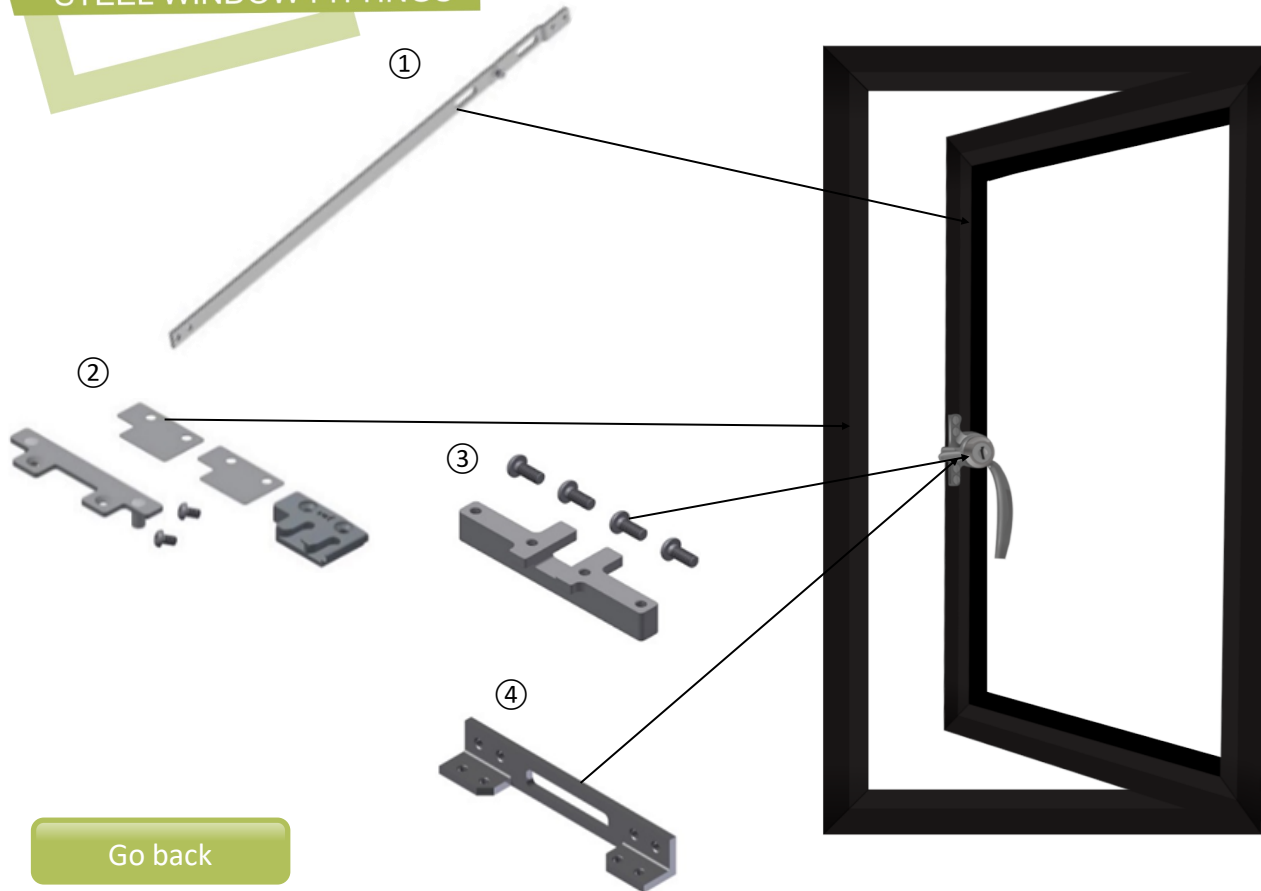

STEEL WINDOW FITTINGS

Concealed Multipoint Options (W50TB)

For your window you will require :

1. MPR65SNA
2. MPW50TBKKRH
3. MPW50TBDBSCK
4. MPW50TBIGHB10

Click your window size below

*For one window

Technical Sheets

370mm to 600mm

600mm to 800mm

Go back

Ready to order?

Info@steelwindowfittings.com

+44 (0)1952 794154

+44 (0)1952 794054