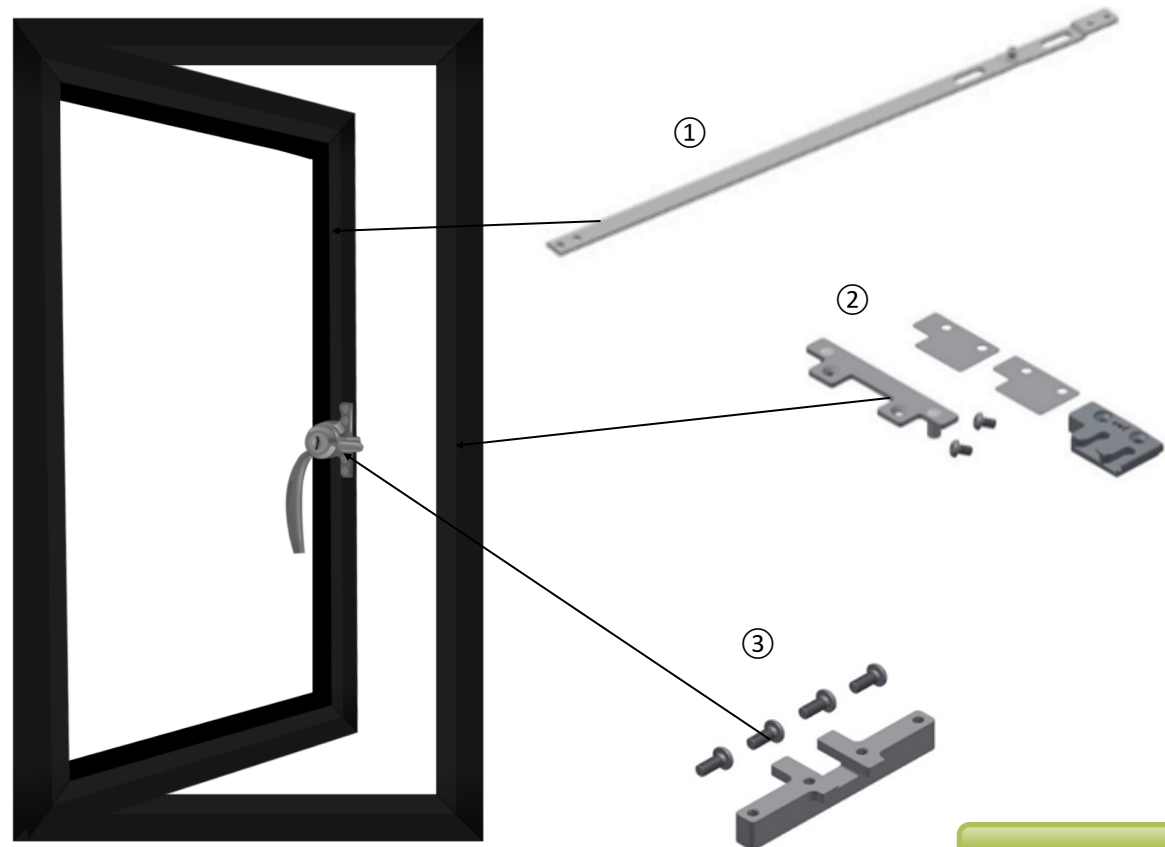

## Technical Sheets

1,200mm to 1,500mm

1,500mm to 1,808mm

Go back

Ready to order?

Info@steelwindowfittings.com

+44 (0)1952 794154

+44 (0)1952 794054