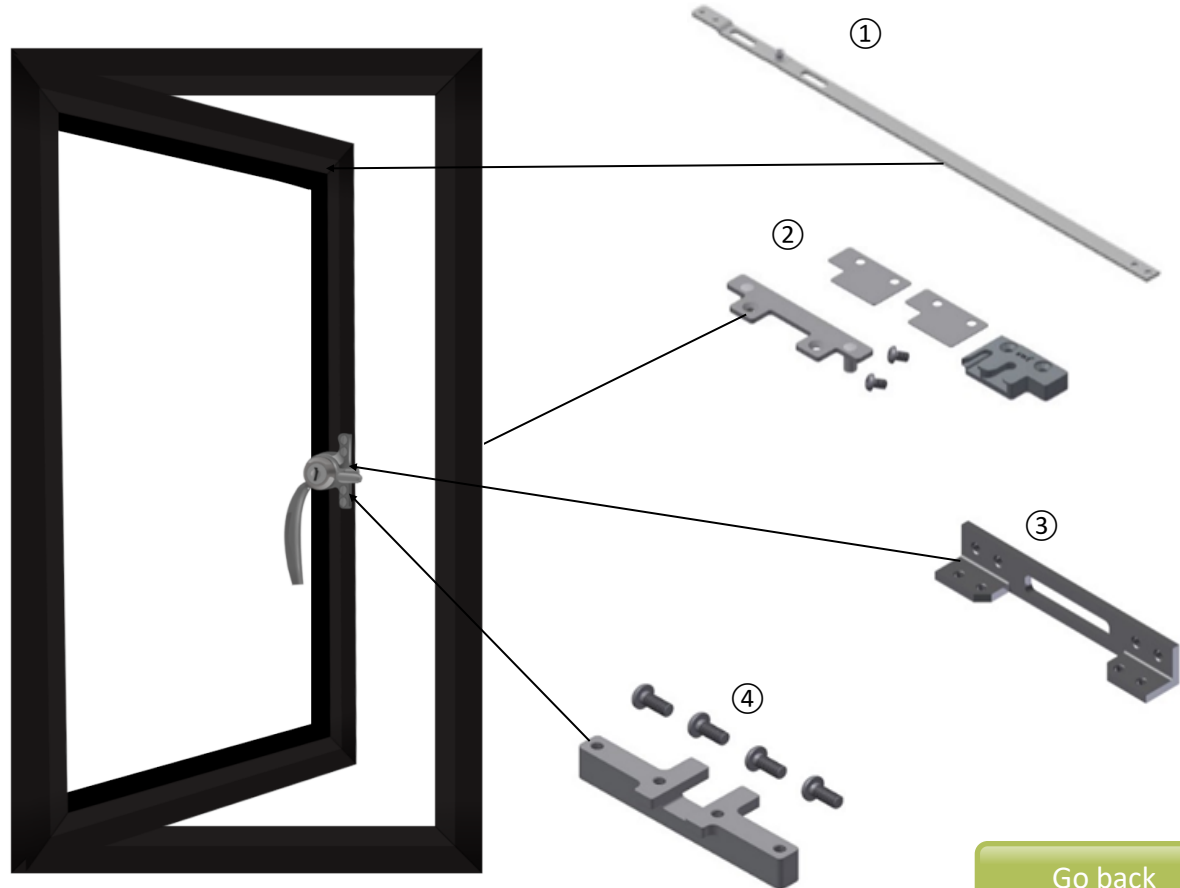

Concealed Multipoint Options (W50TB)

For your window you will require :

STEEL WINDOW FITTINGS

1. MPR65SNA
2. MPW50TBKKLH
3. MPW50TBIGHB10
4. MPW50TBDBSCK

Click your window size below

*For one window

Technical Sheets

370mm to 600mm

600mm to 800mm

Go back

Ready to order?

Info@steelwindowfittings.com

+44 (0)1952 794154

+44 (0)1952 794054