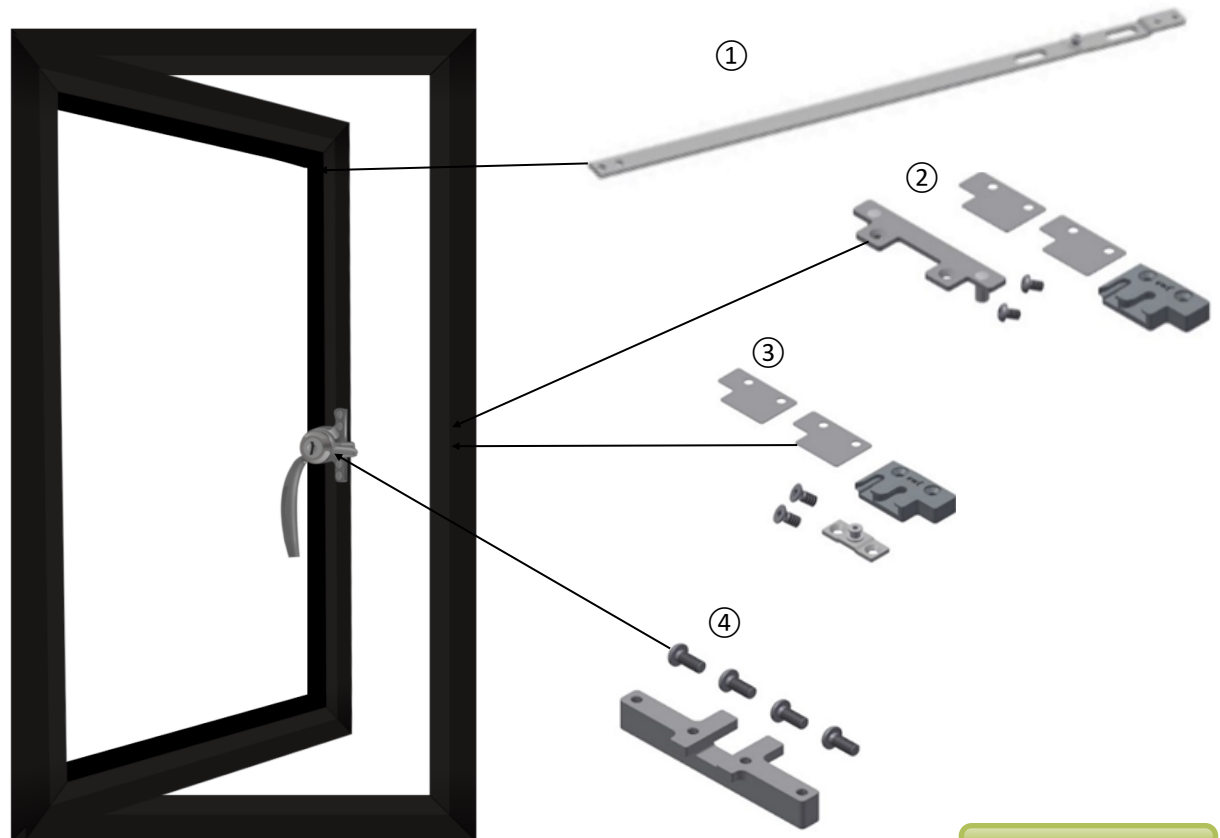

## Technical Sheets

1,808mm to 2,100mm

Go back

Ready to order?

Info@steelwindowfittings.com

+44 (0)1952 794154

+44 (0)1952 794054

STEEL WINDOW FITTINGS