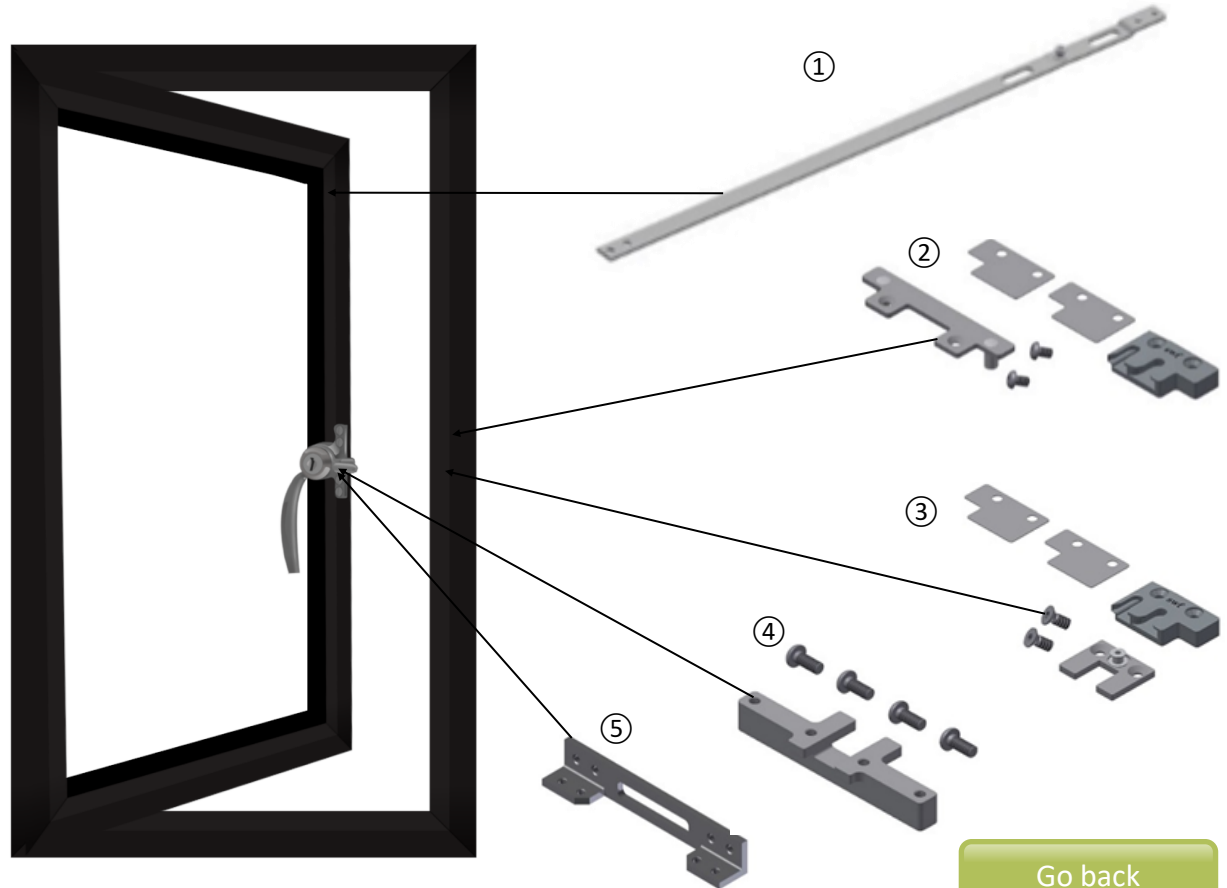

STEEL WINDOW FITTINGS

Concealed Multipoint Options (W50TB)

For your window you will require :

1. MPR65LNA
  MPR65SNA
2. MPW50TBKKLH
3. MPW50TBCMUGLH
4. MPW50TDBSCK
5. MPW50TBIGHB10

Click your window size below

*For one window

Technical Sheets

2,760mm+

Go back

Ready to order?

Info@steelwindowfittings.com

+44 (0)1952 794154

+44 (0)1952 794054