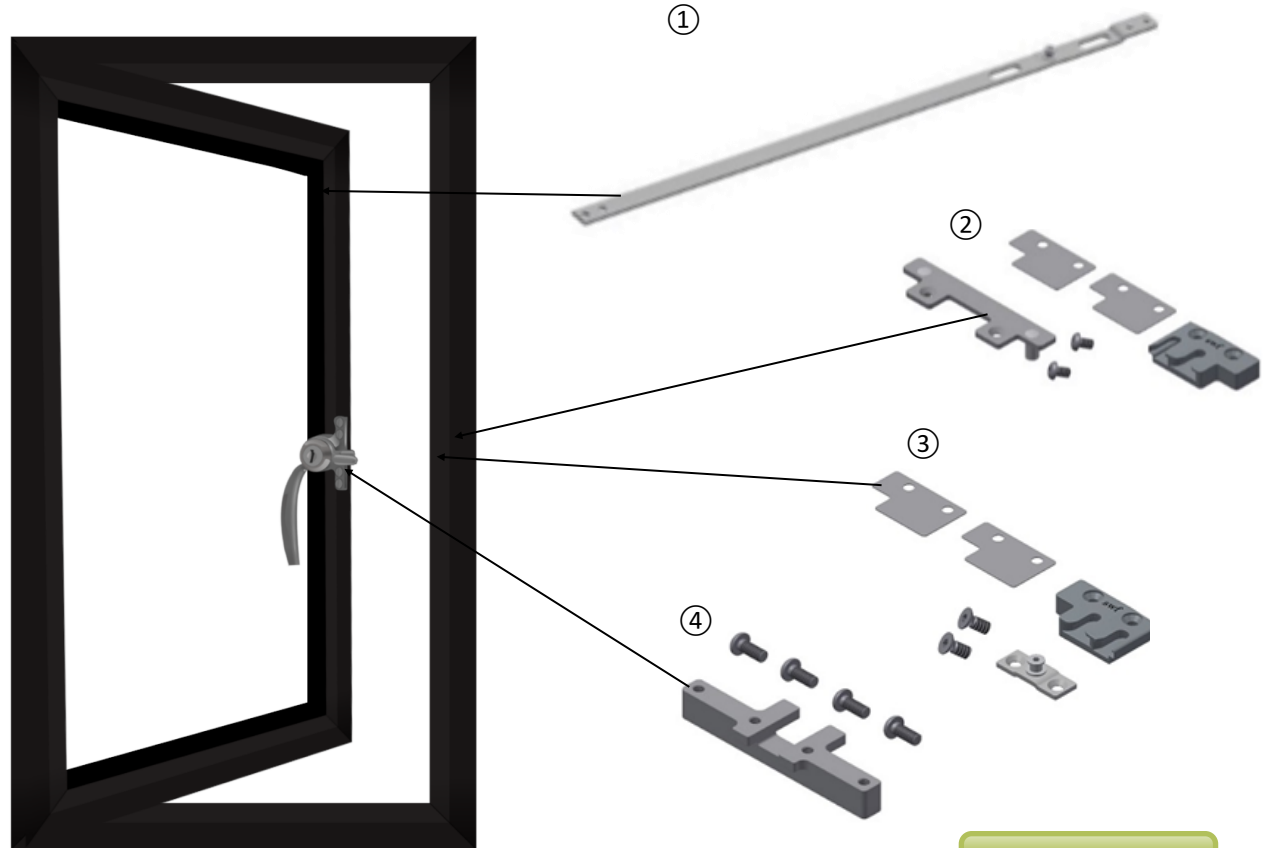

## Technical Sheets

2,100mm to 2,400mm

2,400mm to 2,760mm

Go back

Ready to order?

Info@steelwindowfittings.com

+44 (0)1952 794154

+44 (0)1952 794054