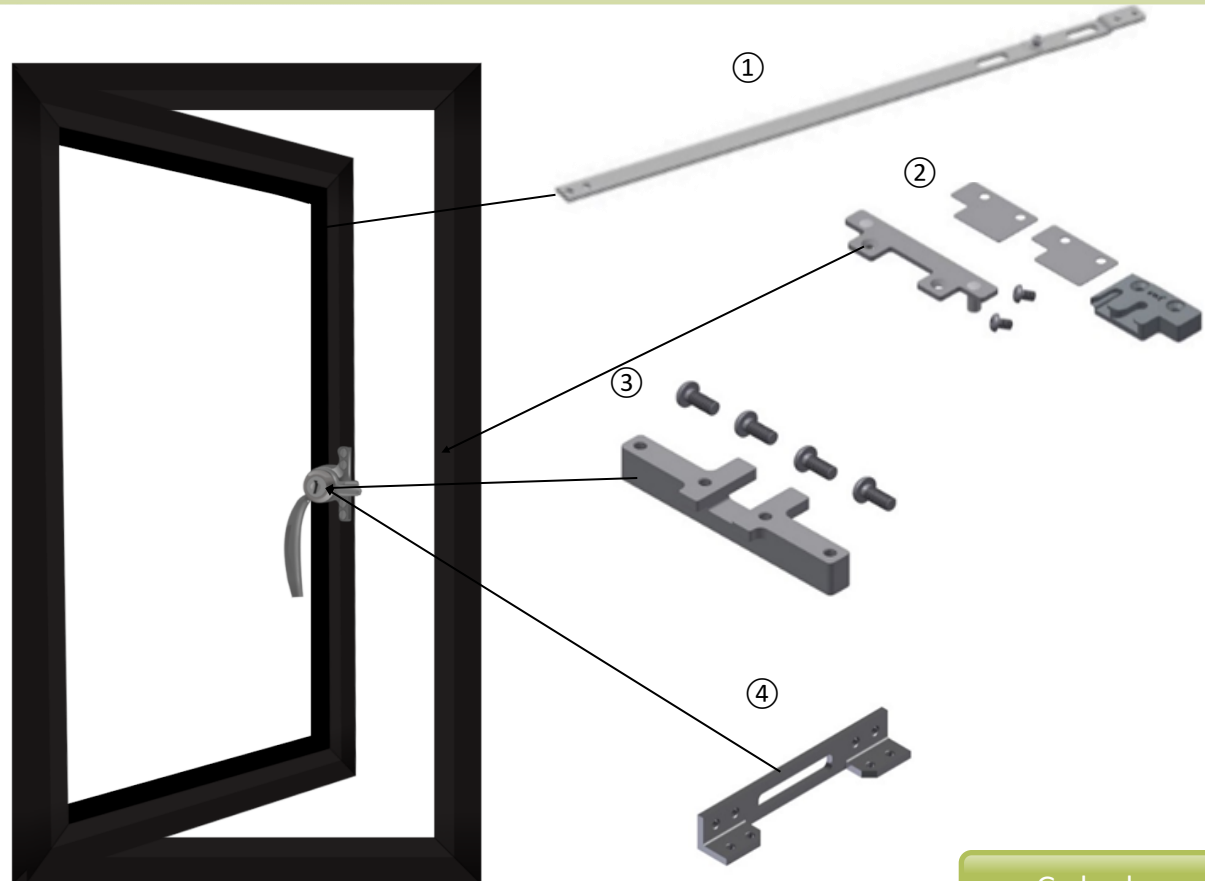

Concealed Multipoint Options (W50TB)

For your window you will require :

STEEL WINDOW FITTINGS

1. MPR65LNA
2. MPW50TBKKLH
3. MPW50TBDBSCK
4. MPW50TBIGHB10

Click your window size below

*For one window

Technical Sheets

1,200mm to 1,500mm

1,500mm to 1,808mm

Go back

Ready to order?

Info@steelwindowfittings.com

+44 (0)1952 794154

+44 (0)1952 794054