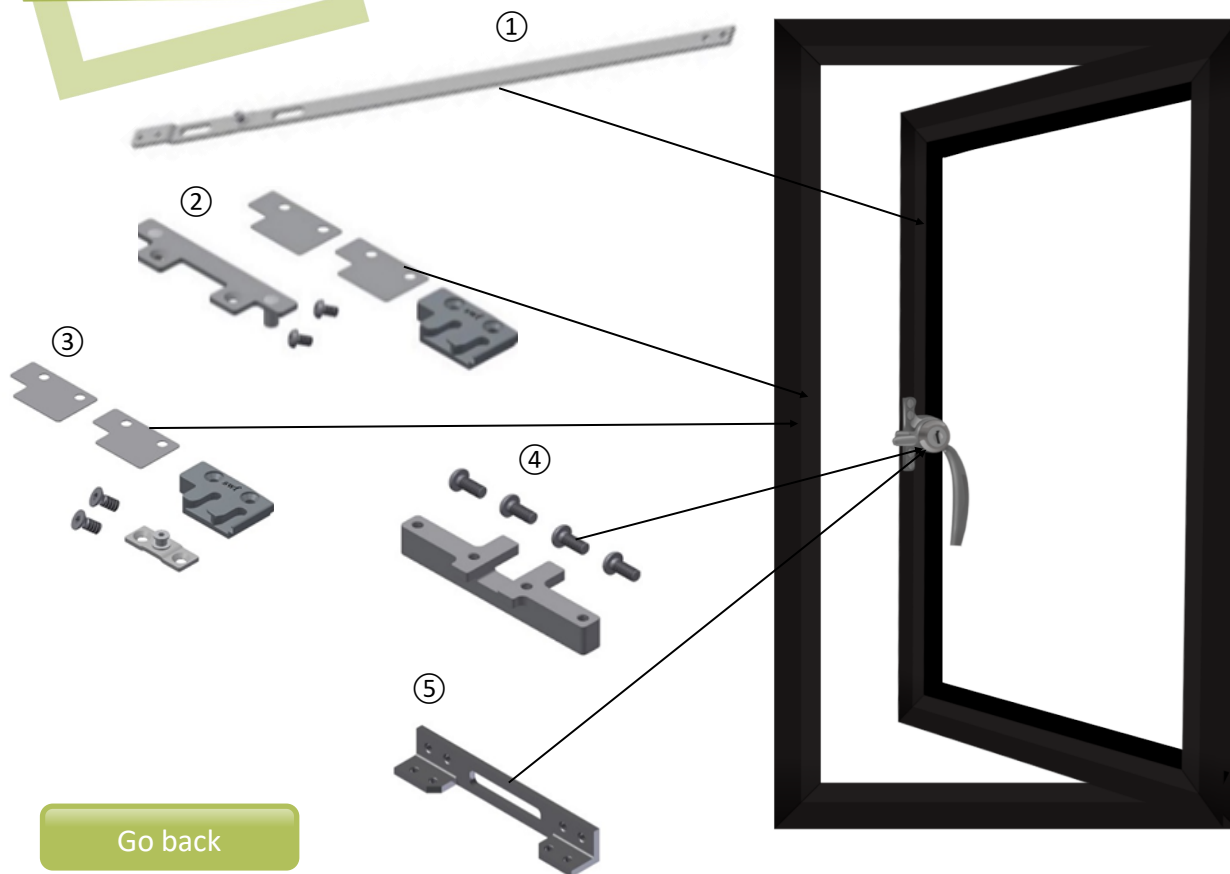

STEEL WINDOW FITTINGS

Concealed Multipoint Options (W50TB)

For your window you will require :

Go back

1. MPR65LNA
  MPR65SNA
2. MPW50TBKKRH
3. MPW50TBCMUGRH
4. MPW50TBDBSCK
5. MPW50TBIGHB10

Click your window size below

*For one window

Technical Sheets

2,400mm to 2,760mm

2,760mm+

Ready to order?

Info@steelwindowfittings.com

+44 (0)1952 794154

+44 (0)1952 794054