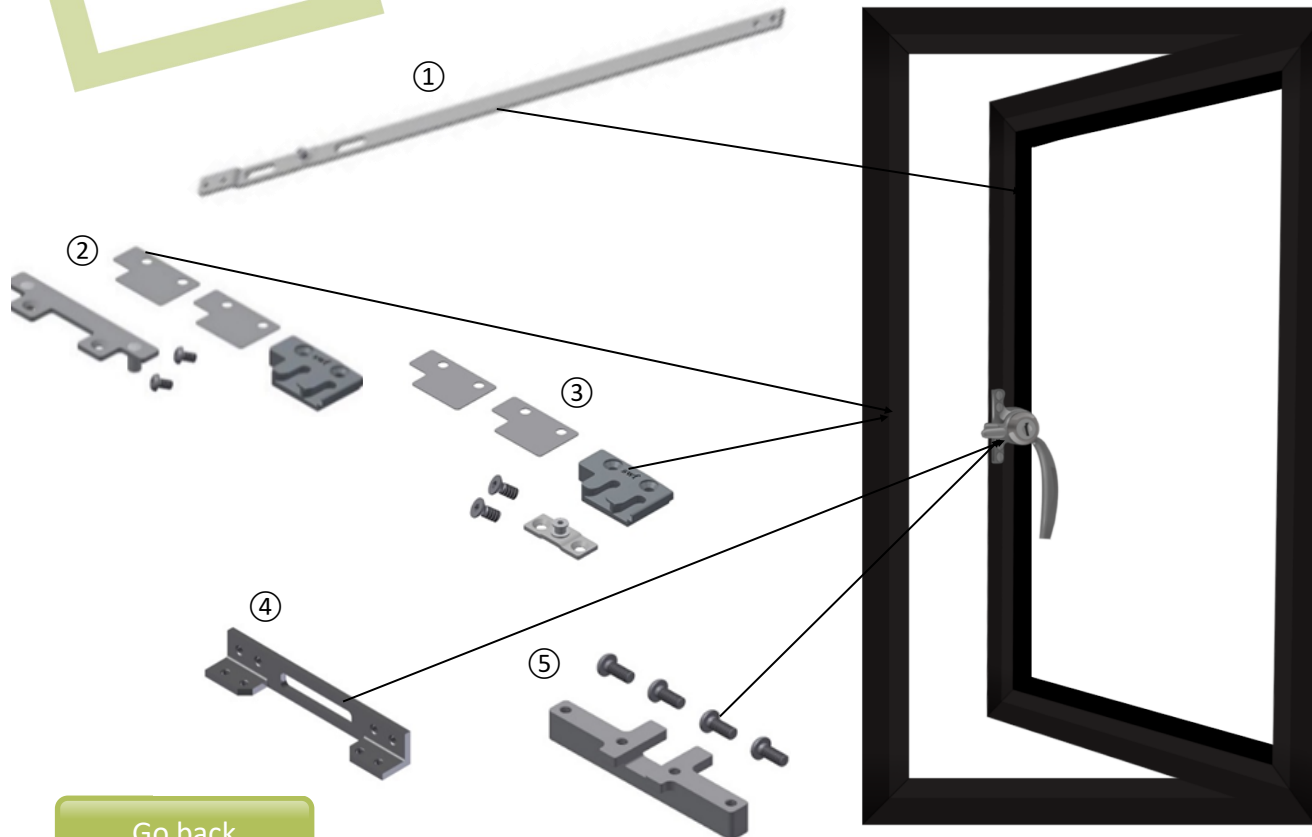

STEEL WINDOW FITTINGS

Concealed Multipoint Options (W50TB)

For your window you will require :

1. MPR65SNA
2. MPW50TBKCRH
3. MPW50TBCMUGRH
4. MPW50TBIGHB10
5. MPW50TDBSCK

Click your window size below

*For one window

Technical Sheets

800mm to 1,073mm

1,073mm to 1,200mm

Go back

Ready to order?

Info@steelwindowfittings.com

+44 (0)1952 794154

+44 (0)1952 794054