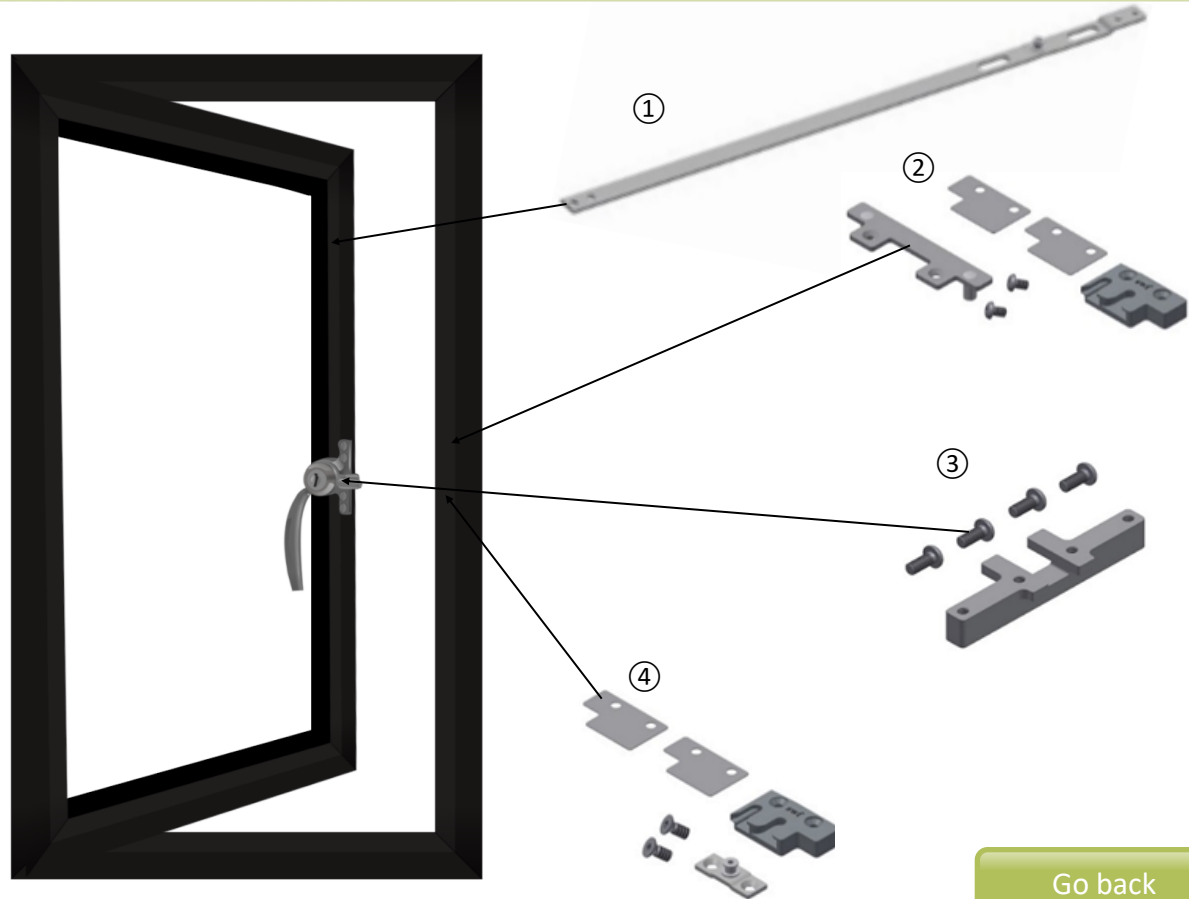

## Technical Sheets

800mm to 1,073mm

1,073mm to 1,200mm

Go back

Ready to order?

Info@steelwindowfittings.com

+44 (0)1952 794154

+44 (0)1952 794054