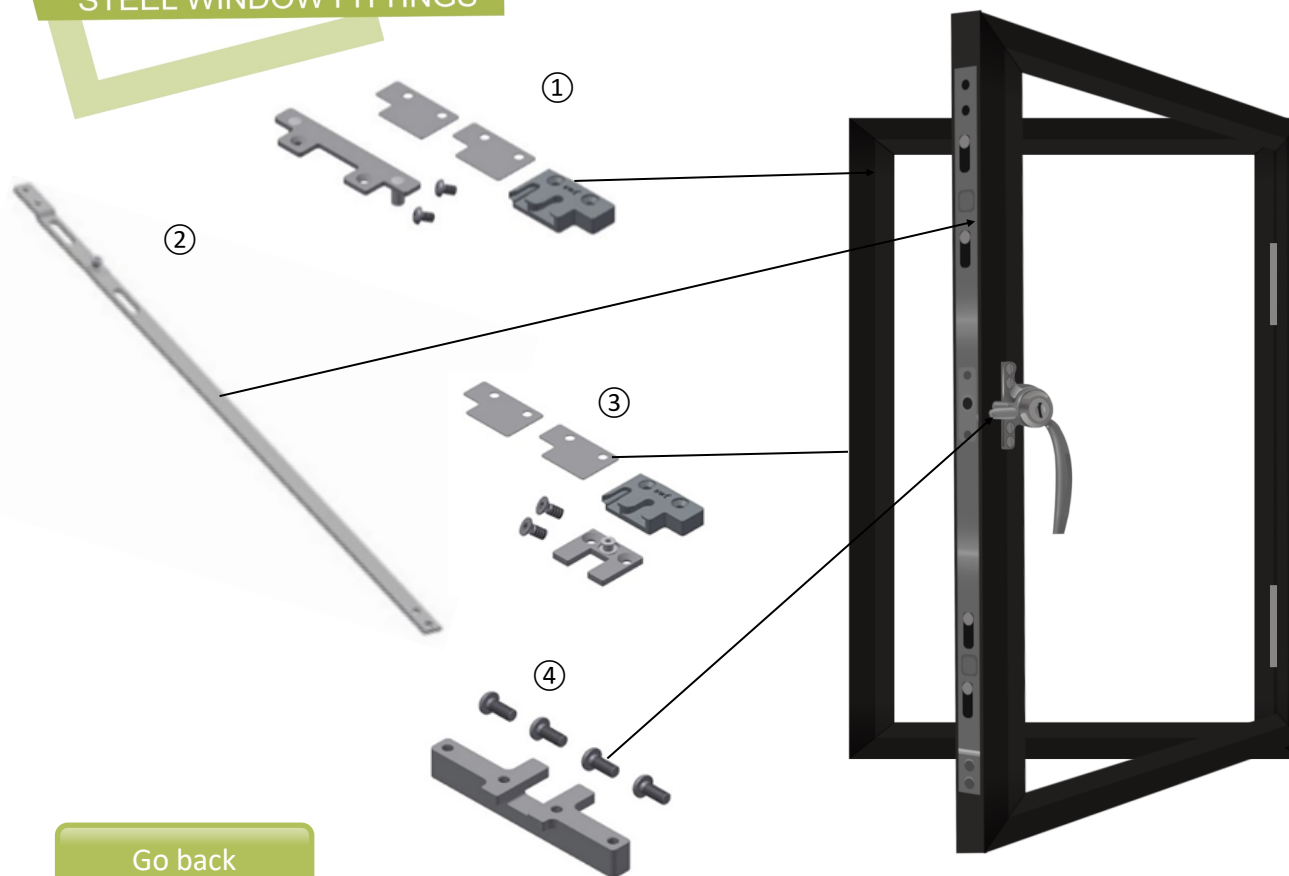

swf

STEEL WINDOW FITTINGS

Concealed Multipoint Options (W50TB)

For your window you will require :

1. MPW50TBKKLH
2. MPR65SNA
3. MPW50TBCMBPLH
4. MPW50TBDBSCK

Click your window size below

*For one window

Technical Sheets

370mm to 600mm

600mm to 800mm

800mm to 1,073mm

1,073mm to 1,200mm

Go back

Ready to order?

Info@steelwindowfittings.com

+44 (0)1952 794154

+44 (0)1952 794054