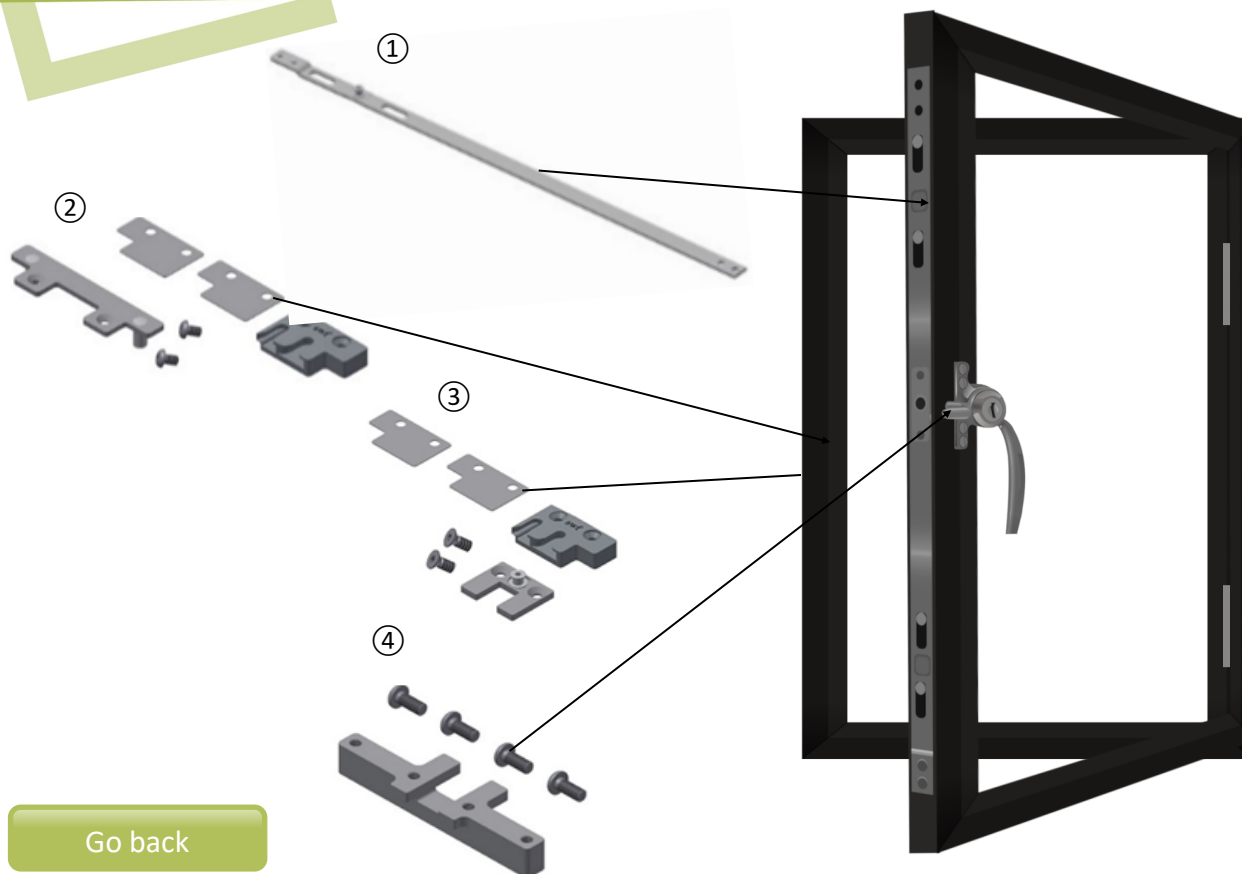

# Concealed Multipoint Options (W50TB)

For your window you will require :

1. MPR65LNA
2. MPW50TBKKLH
3. MPW50TBCMBPLH
4. MPW50TDBSCK

Click your window size below

\*For one window

## Technical Sheets

1,200mm to 1,500mm

1,500mm to 1,808mm

1,808mm to 2,100mm

Go back

Ready to order?

Info@steelwindowfittings.com

+44 (0)1952 794154