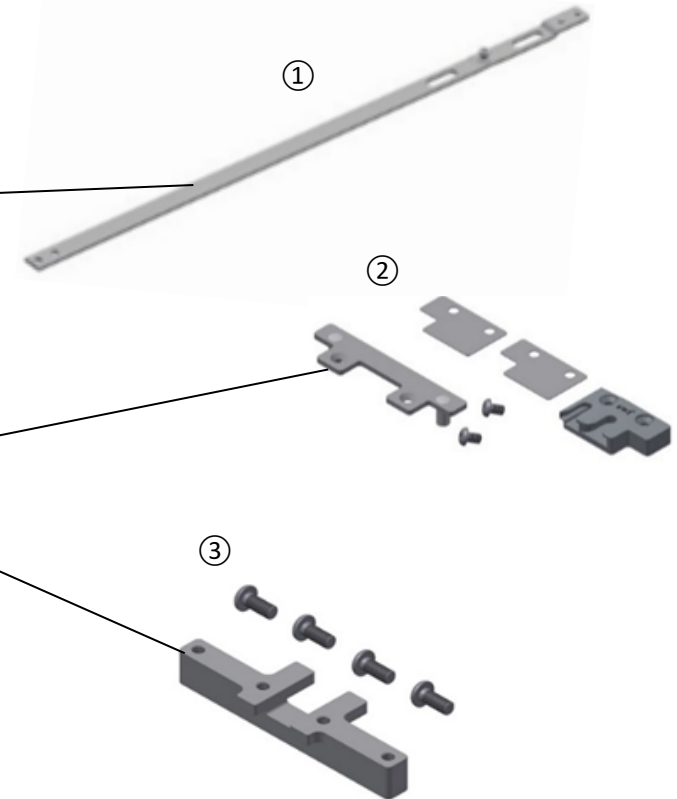

# Concealed Multipoint Options (W50TB)

For your window you will require :

1. MPR65LNA
2. MPW50TBKKLH
3. MPW50TBDBSCK

Click your window size below

\*For one window

## Technical Sheets

1,200mm to 1,500mm

1,500mm to 1,808mm

Go back

Ready to order?

Info@steelwindowfittings.com

+44 (0)1952 794154

+44 (0)1952 794054