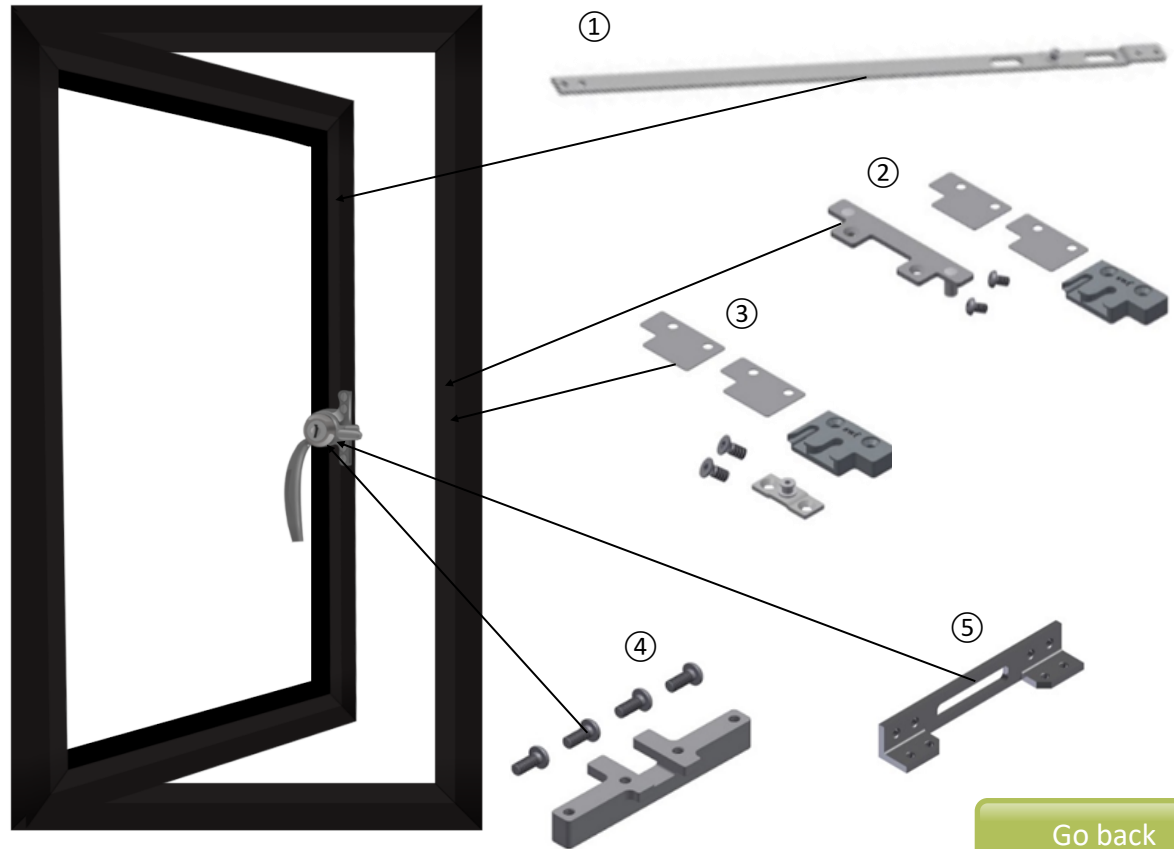

# Concealed Multipoint Options (W50TB)

For your window you will require :

STEEL WINDOW FITTINGS

1. MPR65SNA
2. MPW50TBKKLH
3. MPW50TBCMUGLH
4. MPW50TBDBSCK
5. MPW50TBIGHB10

Click your window size below

\*For one window

## Technical Sheets

800mm to 1,073mm

1,073mm to 1,200mm

Go back

Ready to order?

Info@steelwindowfittings.com

+44 (0)1952 794154

+44 (0)1952 794054