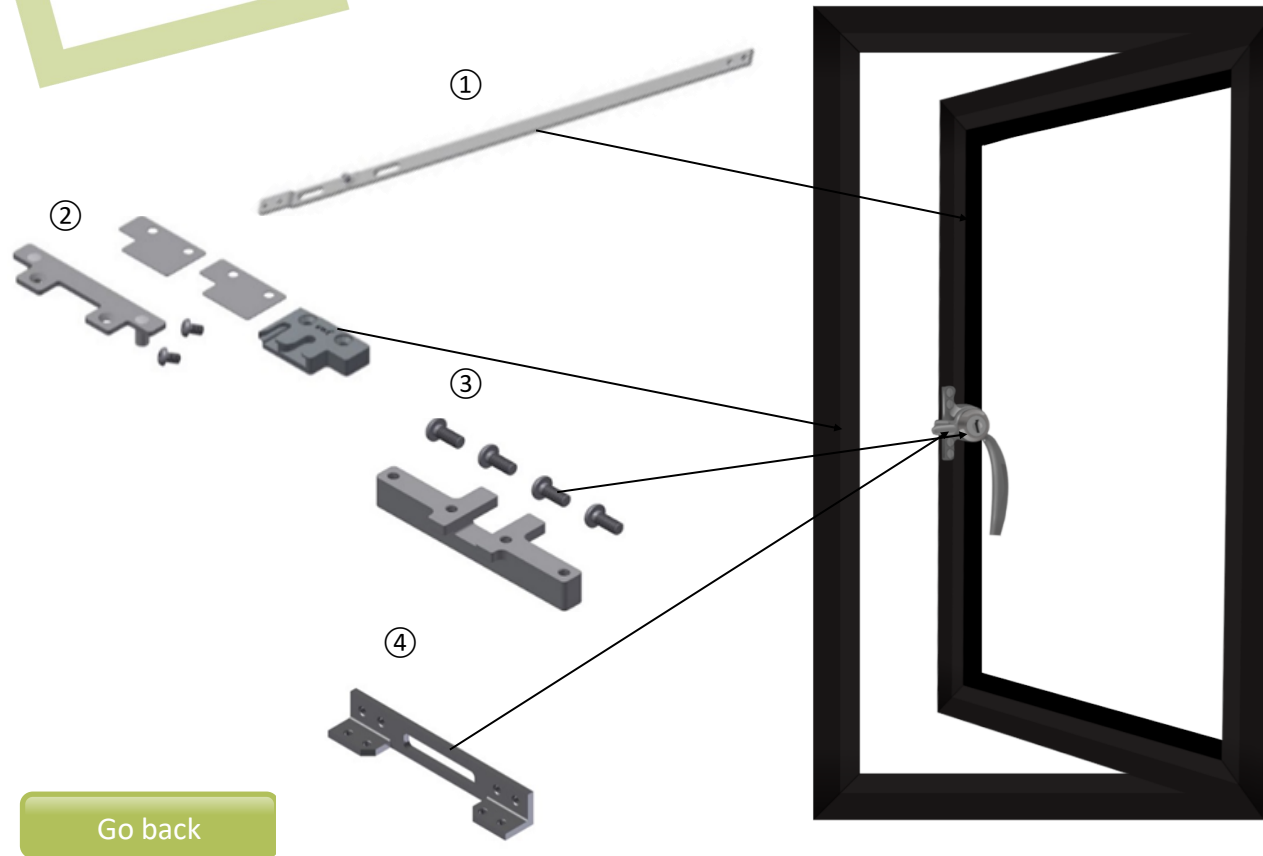

STEEL WINDOW FITTINGS

Concealed Multipoint Options (W50TB)

For your window you will require :

1. MPR65LNA
2. MPW50TBKKRH
3. MPW50TBDBSCK
4. MPW50BIGHB10

Click your window size below

*For one window

Technical Sheets

1,200mm to 1,500mm

1,500mm to 1,808mm

Go back

Ready to order?

Info@steelwindowfittings.com

+44 (0)1952 794154

+44 (0)1952 794054