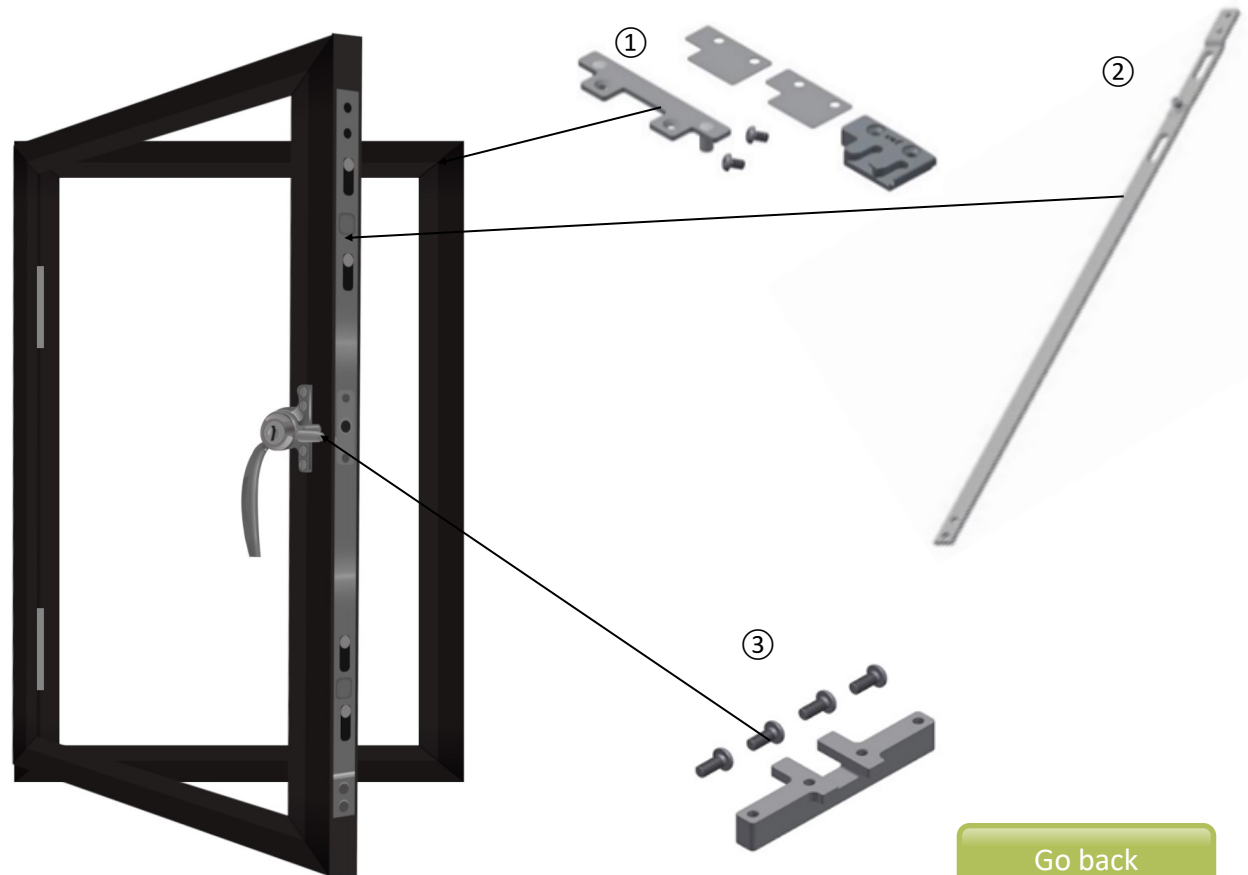

STEEL WINDOW FITTINGS

Concealed Multipoint Options (W50TB)

For your window you will require :

1. MPW50TBKKRH x4
2. MPR65LNA x2
3. MPW50TBDBSCK x1

*For one window

Technical Sheets

1,200mm to 1,500mm

1,500mm to 1,808mm

Go back

Ready to order?

Info@steelwindowfittings.com

+44 (0)1952 794154

+44 (0)1952 794054