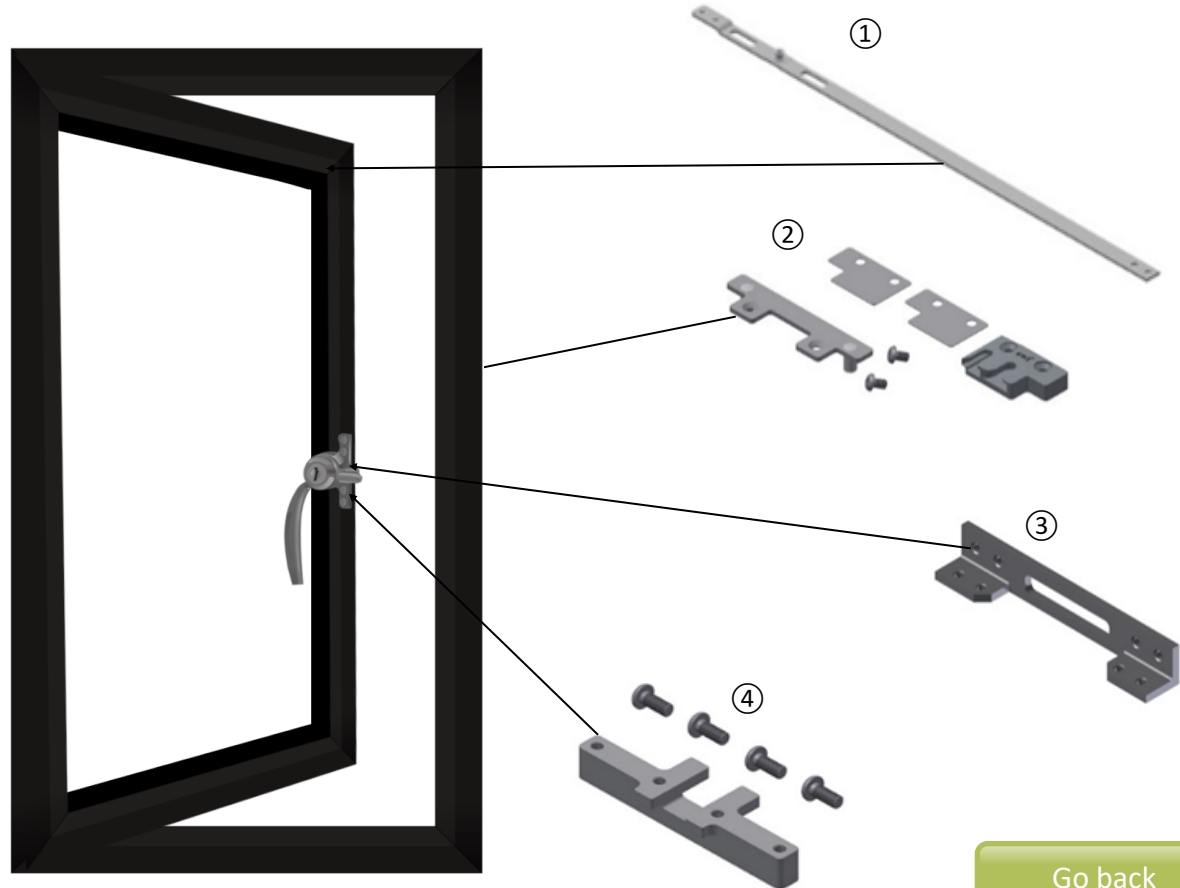

Concealed Multipoint Options (W50TB)

For your window you will require :

STEEL WINDOW FITTINGS

1. MPR65SNA x2
2. MPW50TBKKLH x2
3. MPW50TBIGHB10 x1
4. MPW50TBDBSCK x1

*For one window

Technical Sheets

370mm to 600mm

600mm to 800mm

Go back

Ready to order?

Info@steelwindowfittings.com

+44 (0)1952 794154

+44 (0)1952 794054