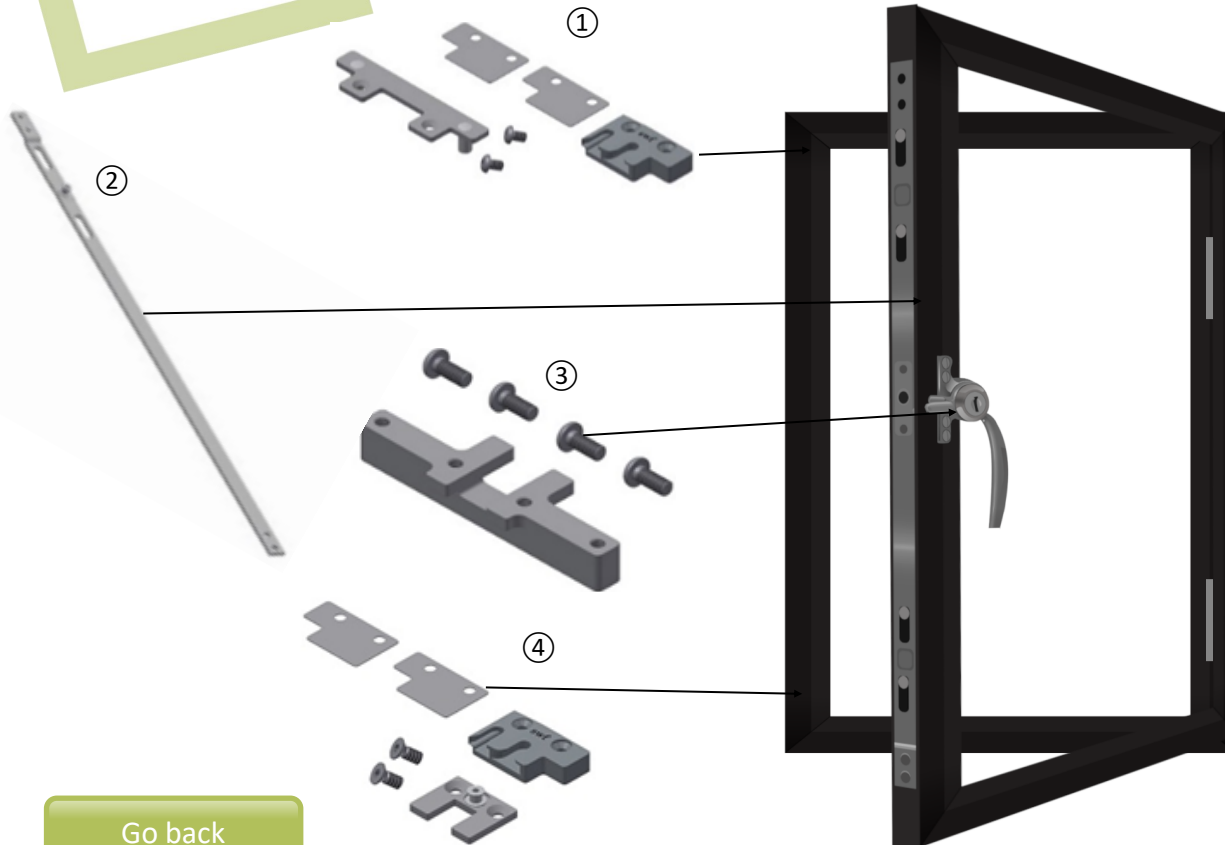

swf

STEEL WINDOW FITTINGS

Concealed Multipoint Options (W50TB)

For your window you will require :

1. MPW50TBKKLH x6
2. MPR65LNA x2
  MPR65SNA x2
3. MPW50TBDBSCK x1
4. MPW50TBCMBPLH x1

*For one window

Technical Sheets

2,100mm to 2,400mm

2,400mm to 2,760mm

2,760mm+

Go back

Ready to order?

Info@steelwindowfittings.com

+44 (0)1952 794154

+44 (0)1952 794054