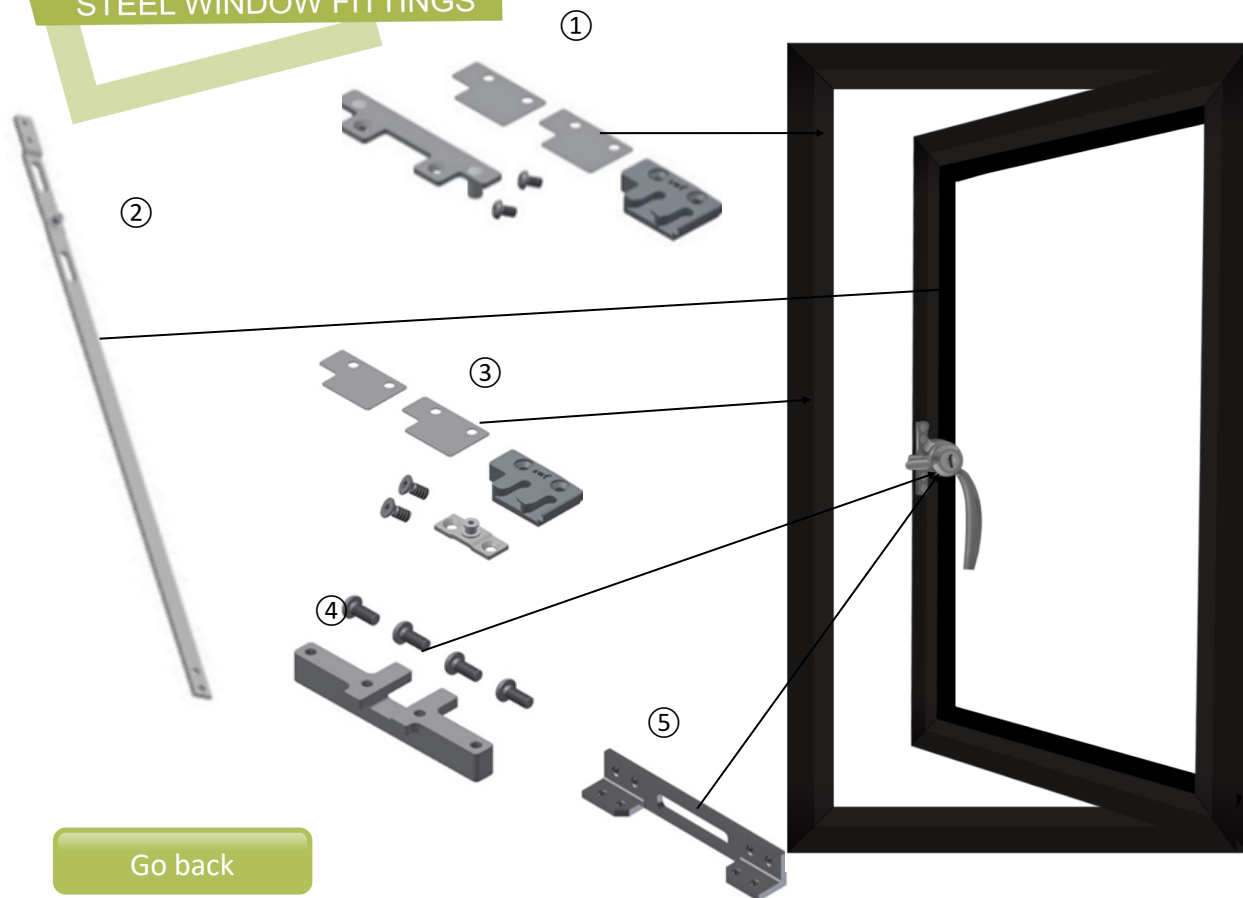

+44 (0)1952 794154

+44 (0)1952 794054

STEEL WINDOW FITTINGS

Concealed Multipoint Options (W50TB)

For your window you will require :

1. MPW50TBKKRH x6
2. MPR65LNA x2
MPR65SNA x2
3. MPW50TBCMUGRH x1
4. MPW50TBDBSCK x1
5. MPW50TBIGHB10 x1

*For one window

Technical Sheets

2,400mm to 2,760mm

2,760mm+

Go back

Ready to order?

Info@steelwindowfittings.com

+44 (0)1952 794154