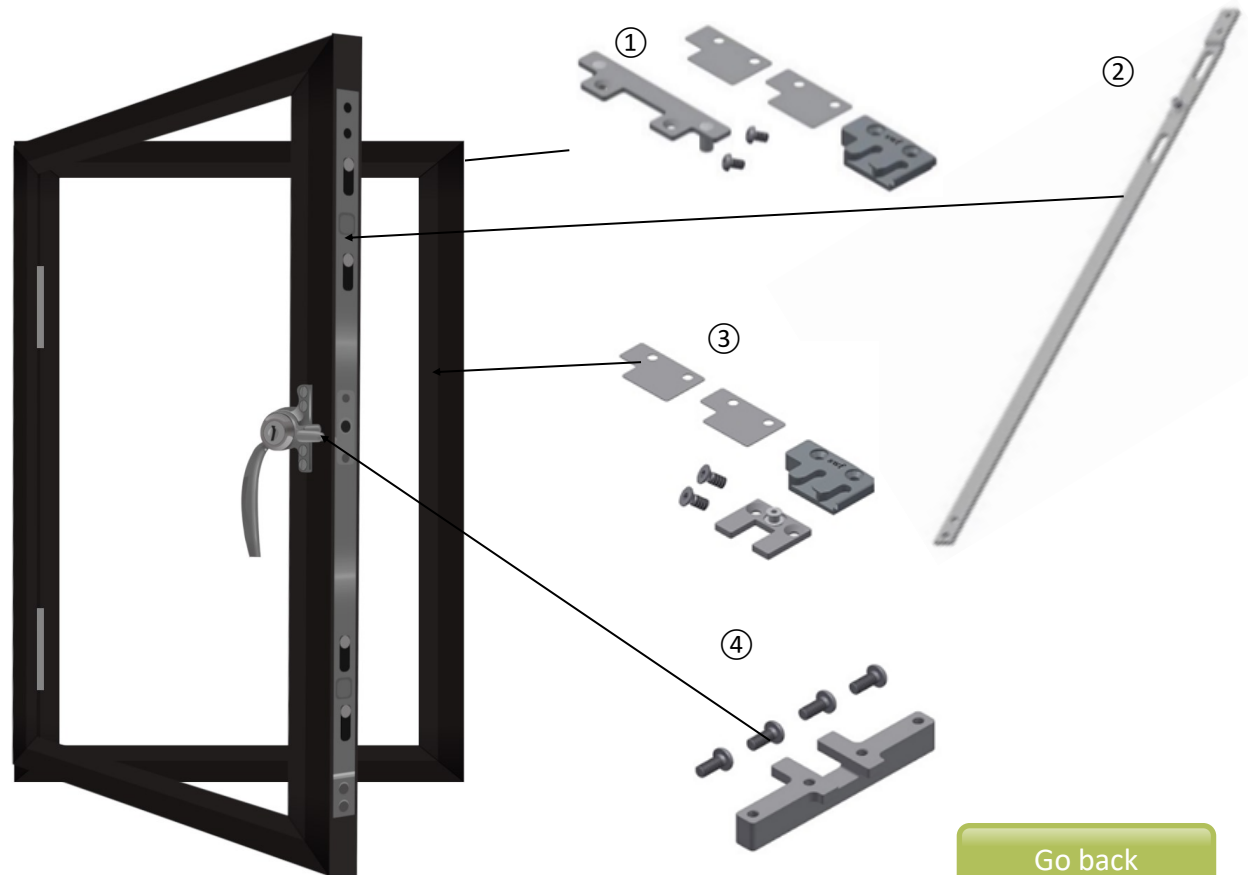

Info@steelwindowfittings.com

+44 (0)1952 794154

+44 (0)1952 794054

STEEL WINDOW FITTINGS

Concealed Multipoint Options (W50TB)

For your window you will require :

1. MPW50TBKKRH x4
2. MPR65LNA x2
3. MPW50TBCMBPRH x1
4. MPW50TBDBSCK x1

*For one window

Technical Sheets

1,200mm to 1,500mm

1,500mm to 1,808mm

1,808mm to 2,100mm

Go back

Ready to order?

Info@steelwindowfittings.com