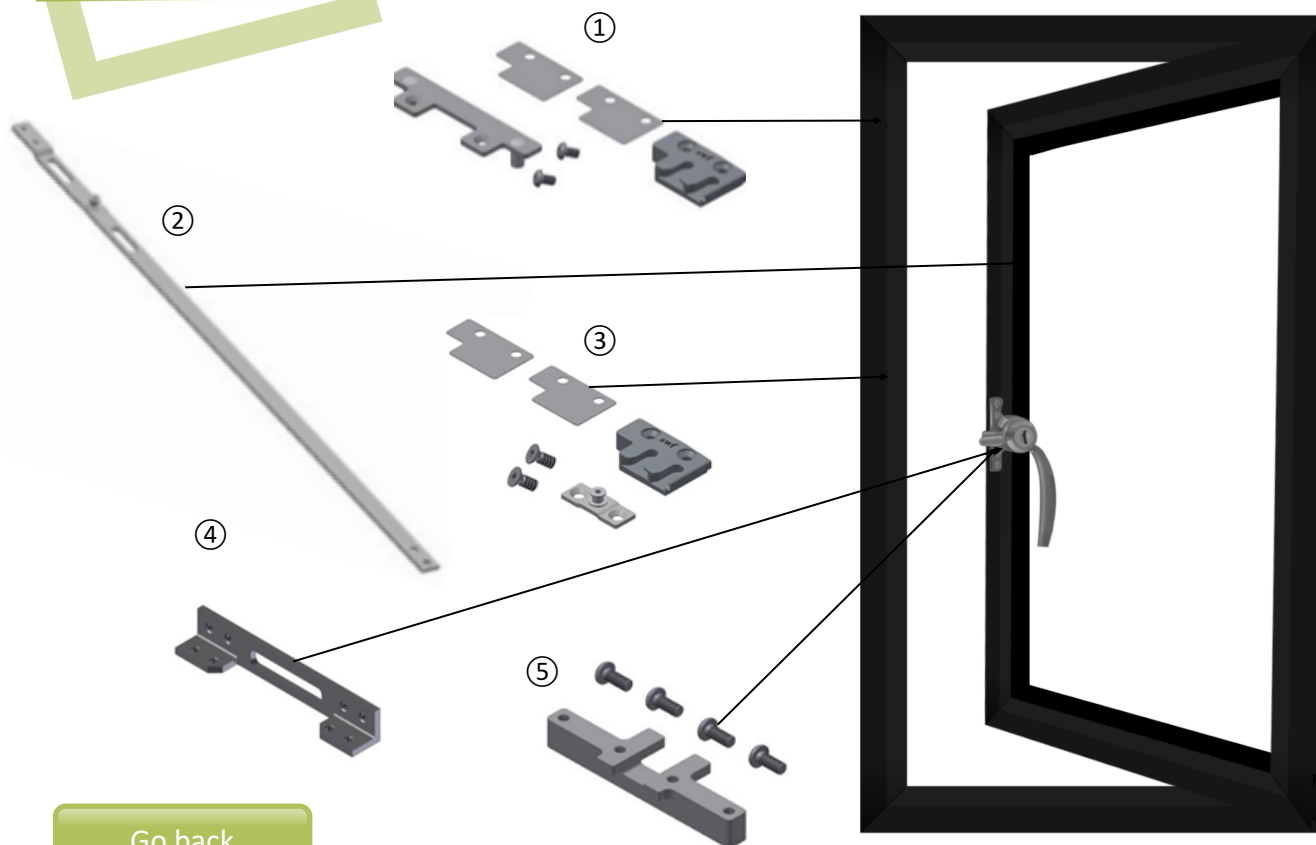

STEEL WINDOW FITTINGS

Concealed Multipoint Options (W50TB)

For your window you will require :

1. MPW50TBKKRH x2
2. MPR65SNA x2
3. MPW50TBCMUGRH x1
4. MPW50TBIGHB10 x1
5. MPW50TBDBSCK x1

*For one window

Technical Sheets

800mm to 1,073mm

1,073mm to 1,200mm

Go back

Ready to order?

Info@steelwindowfittings.com

+44 (0)1952 794154

+44 (0)1952 794054