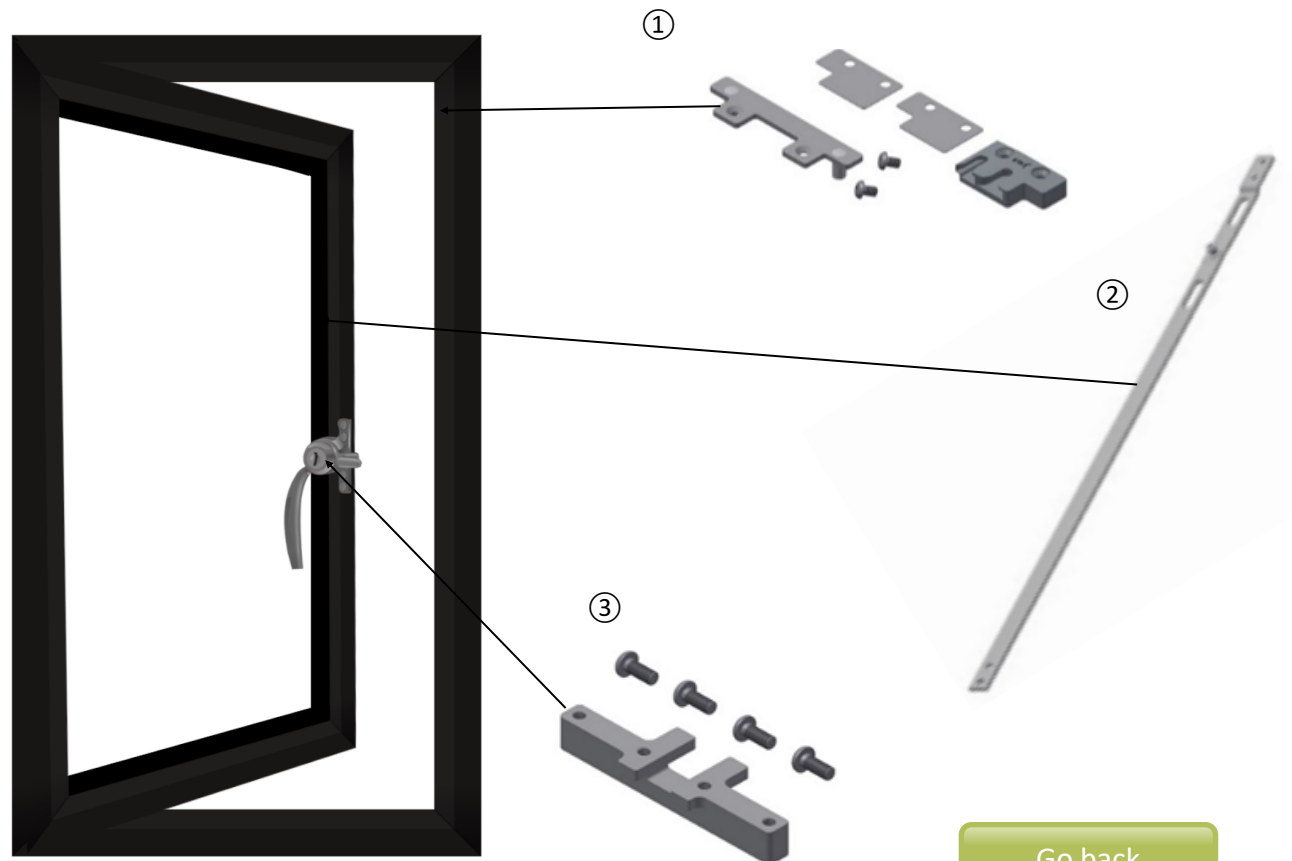

swf

STEEL WINDOW FITTINGS

Concealed Multipoint Options (W50TB)

For your window you will require :

1. MPW50TBKKLH x4
2. MPR65LNA x2
3. MPW50TBDBSCK x1

*For one window

Technical Sheets

1,200mm to 1,500mm

1,500mm to 1,808mm

Go back

Ready to order?

Info@steelwindowfittings.com

+44 (0)1952 794154

+44 (0)1952 794054