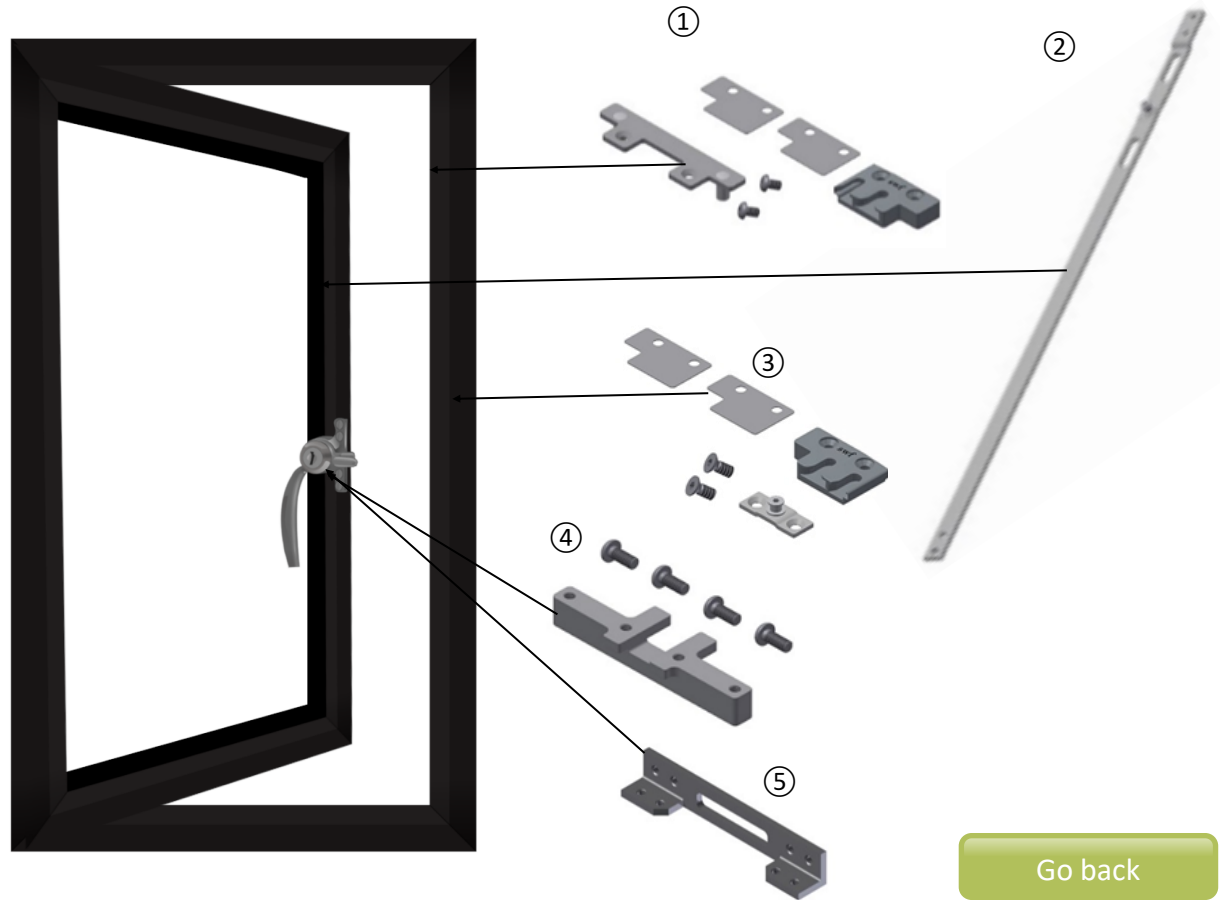

STEEL WINDOW FITTINGS

Concealed Multipoint Options (W50TB)

For your window you will require :

1. MPW50TBKKLH x6
2. MPR65LNA x2
  MPR65SNA x2
3. MPW50TBCMUGRH x1
4. MPW50TBDBSCK x1
5. MPW50TBIGHB10 x1

*For one window

Technical Sheets

2,100mm to 2,400mm

2,400mm to 2,760mm

Go back

Ready to order?

Info@steelwindowfittings.com

+44 (0)1952 794154

+44 (0)1952 794054