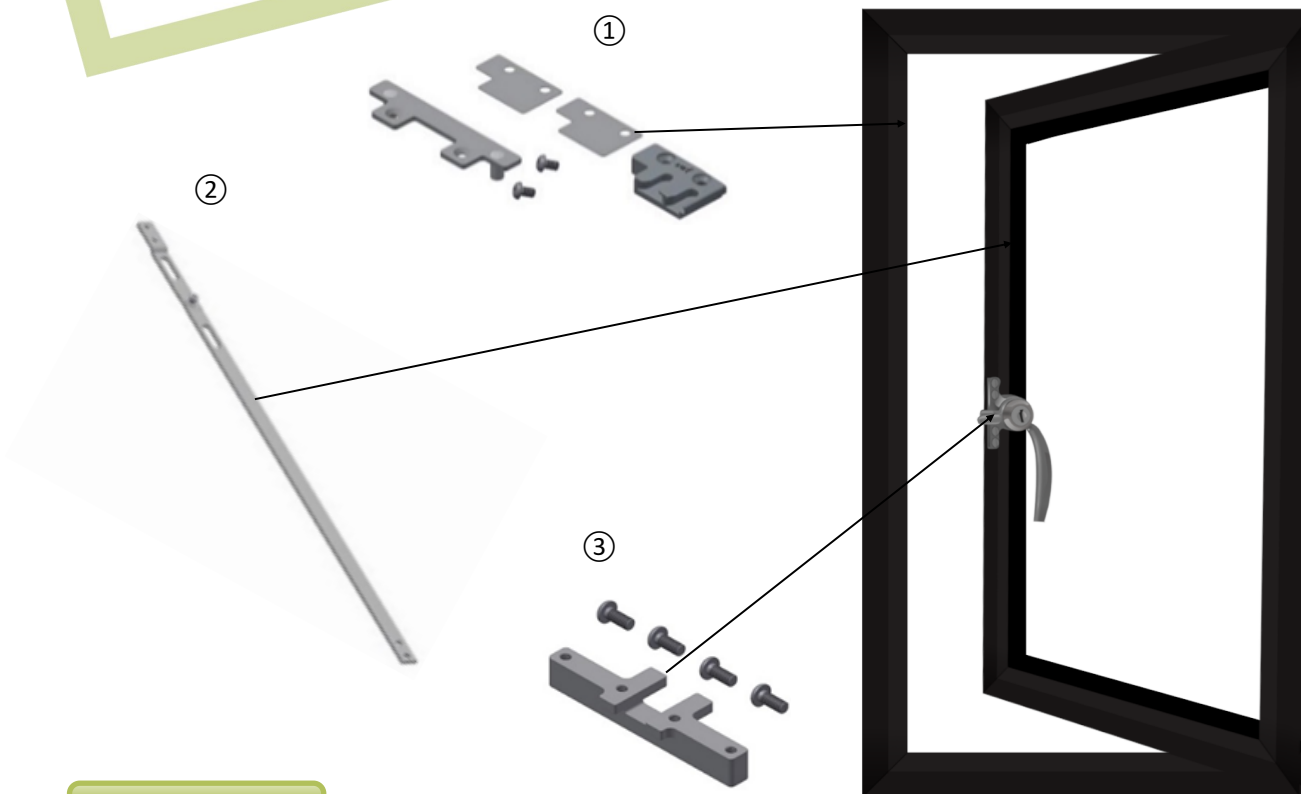

swf

STEEL WINDOW FITTINGS

Concealed Multipoint Options (W50TB)

For your window you will require :

1. MPW50TBKKRH x2
2. MPR65SNA x2
3. MPW50TBDBSCK x1

*For one window

Technical Sheets

370mm to 600mm

600mm to 800mm

Go back

Ready to order?

Info@steelwindowfittings.com

+44 (0)1952 794154

+44 (0)1952 794054