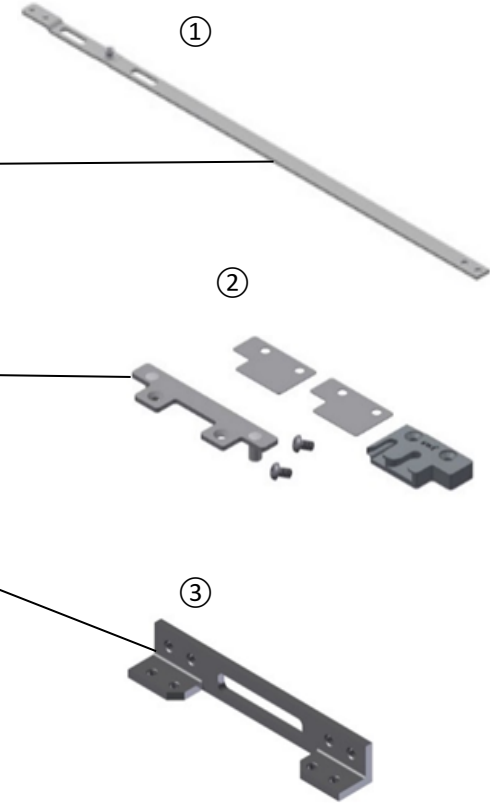

Concealed Multipoint Options (W50TB)

For your window you will require :

STEEL WINDOW FITTINGS

1. MPR65SNA x2
2. MPW50TBKKLH x2
3. MPW50TBDBSCK x1

*For one window

Technical Sheets

370mm to 600mm

600mm to 800mm

Go back

Ready to order?

Info@steelwindowfittings.com

+44 (0)1952 794154

+44 (0)1952 794054