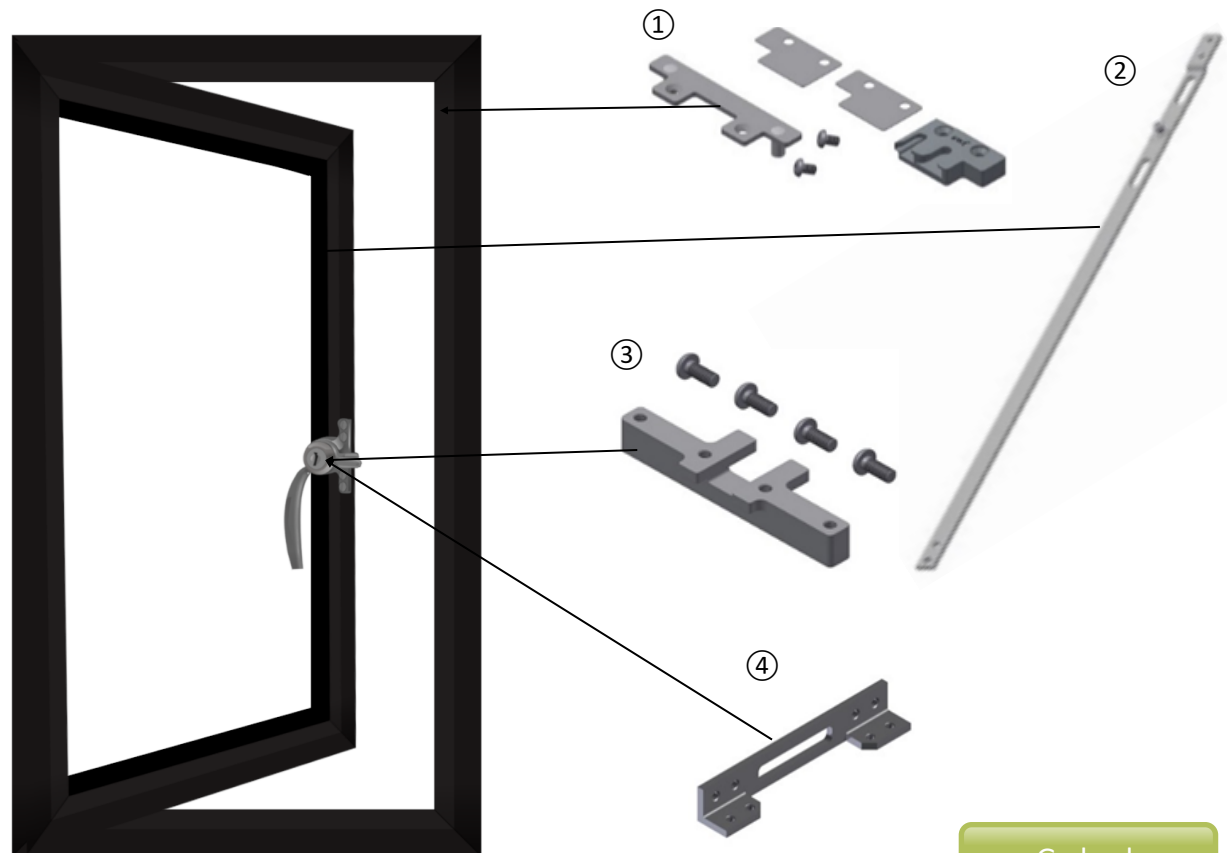

STEEL WINDOW FITTINGS

Concealed Multipoint Options (W50TB)

For your window you will require :

1. MPW50TBKKLH x4
2. MPR65LNA x2
3. MPW50TBDBSCK x1
4. MPW50TBIGHB10 x1

*For one window

Technical Sheets

1,200mm to 1,500mm

1,500mm to 1,808mm

Go back

Ready to order?

Info@steelwindowfittings.com

+44 (0)1952 794154

+44 (0)1952 794054