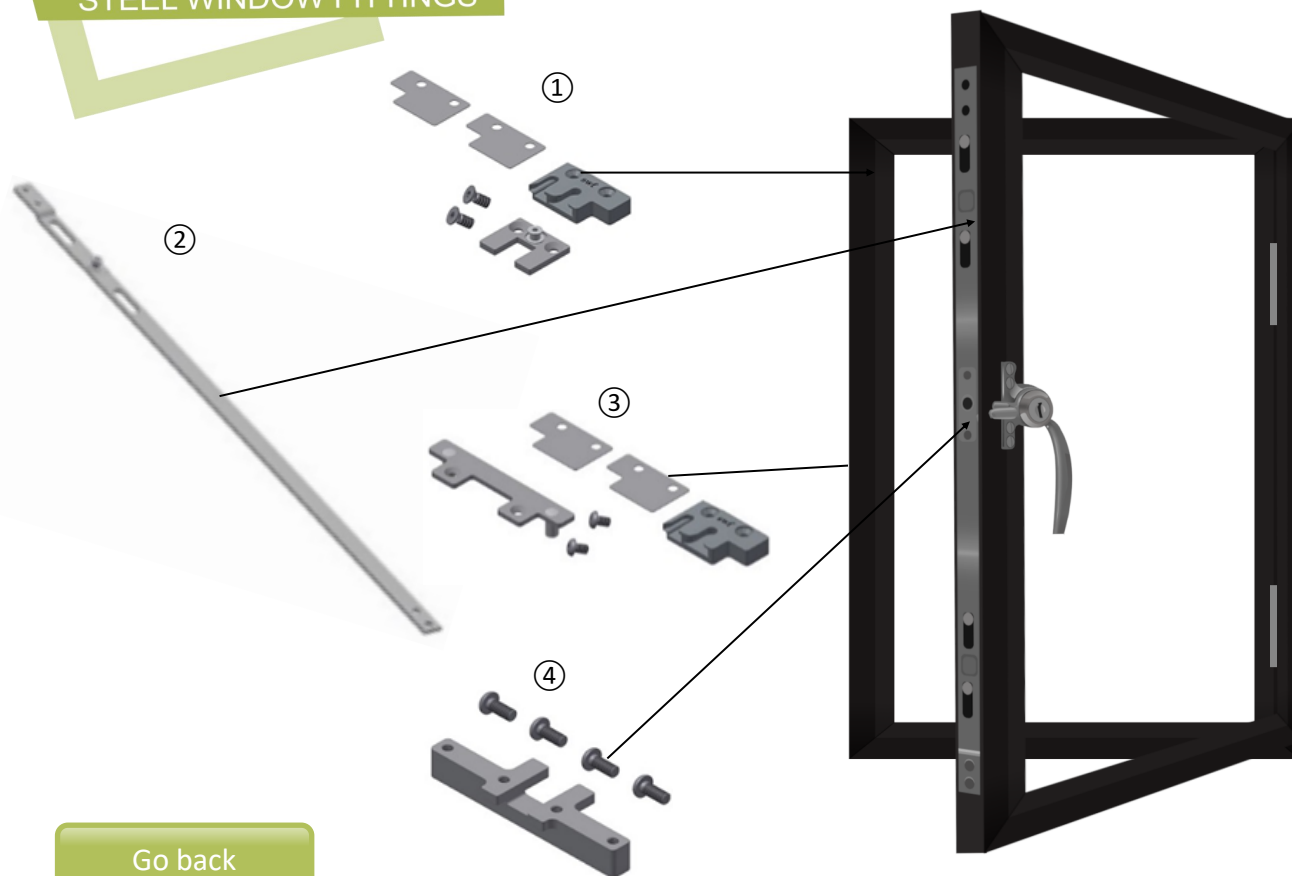

swf

STEEL WINDOW FITTINGS

Concealed Multipoint Options (W50TB)

For your window you will require :

1. MPW50TBKKLH x2
2. MPR65SNA x2
3. MPW50TBCMBPLH x1
4. MPW50TDBSCK x1

*For one window

Technical Sheets

370mm to 600mm

600mm to 800mm

800mm to 1,073mm

1,073mm to 1,200mm

Go back

Ready to order?

Info@steelwindowfittings.com

+44 (0)1952 794154

+44 (0)1952 794054