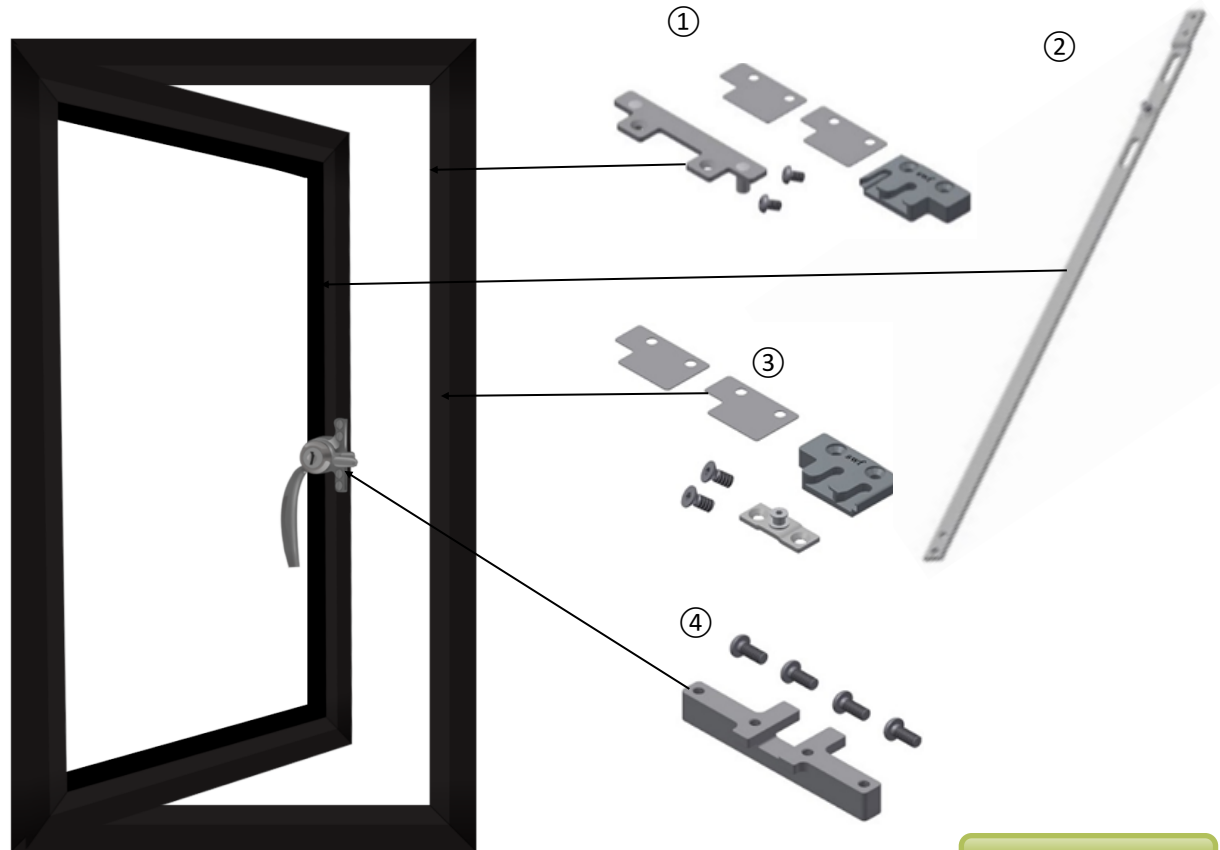

Technical Sheets

2,100mm to 2,400mm

2,400mm to 2,760mm

Go back

Ready to order?

Info@steelwindowfittings.com

+44 (0)1952 794154

+44 (0)1952 794054