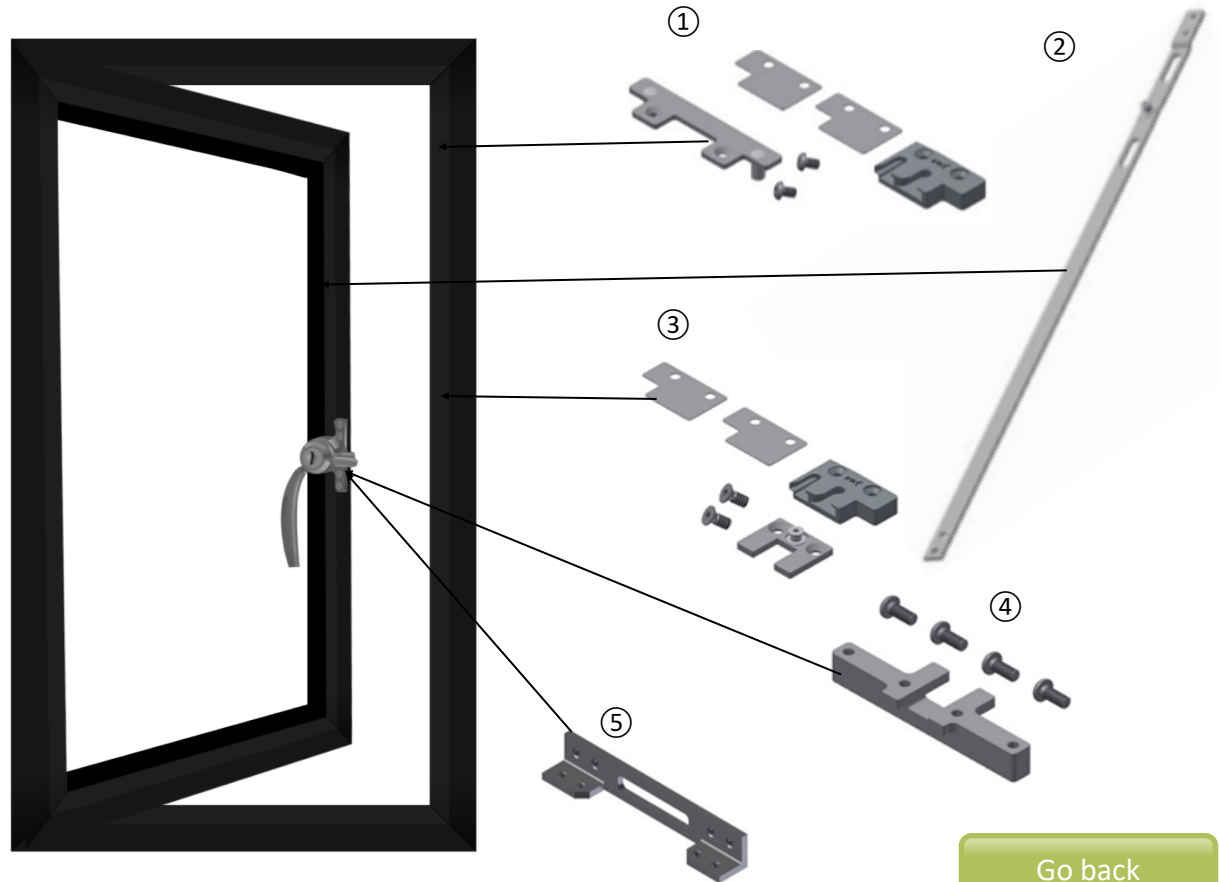

STEEL WINDOW FITTINGS

Concealed Multipoint Options (W50TB)

For your window you will require :

1. MPW50TBKKLH x6
2. MPR65LNA x2
  MPR65SNA x2
3. MPW50TBCMUGLH x1
4. MPW50TBDBSCK x1
5. MPW50TBIGHB10 x1

*For one window

Technical Sheets

2,760mm+

Go back

Ready to order?

Info@steelwindowfittings.com

+44 (0)1952 794154

+44 (0)1952 794054