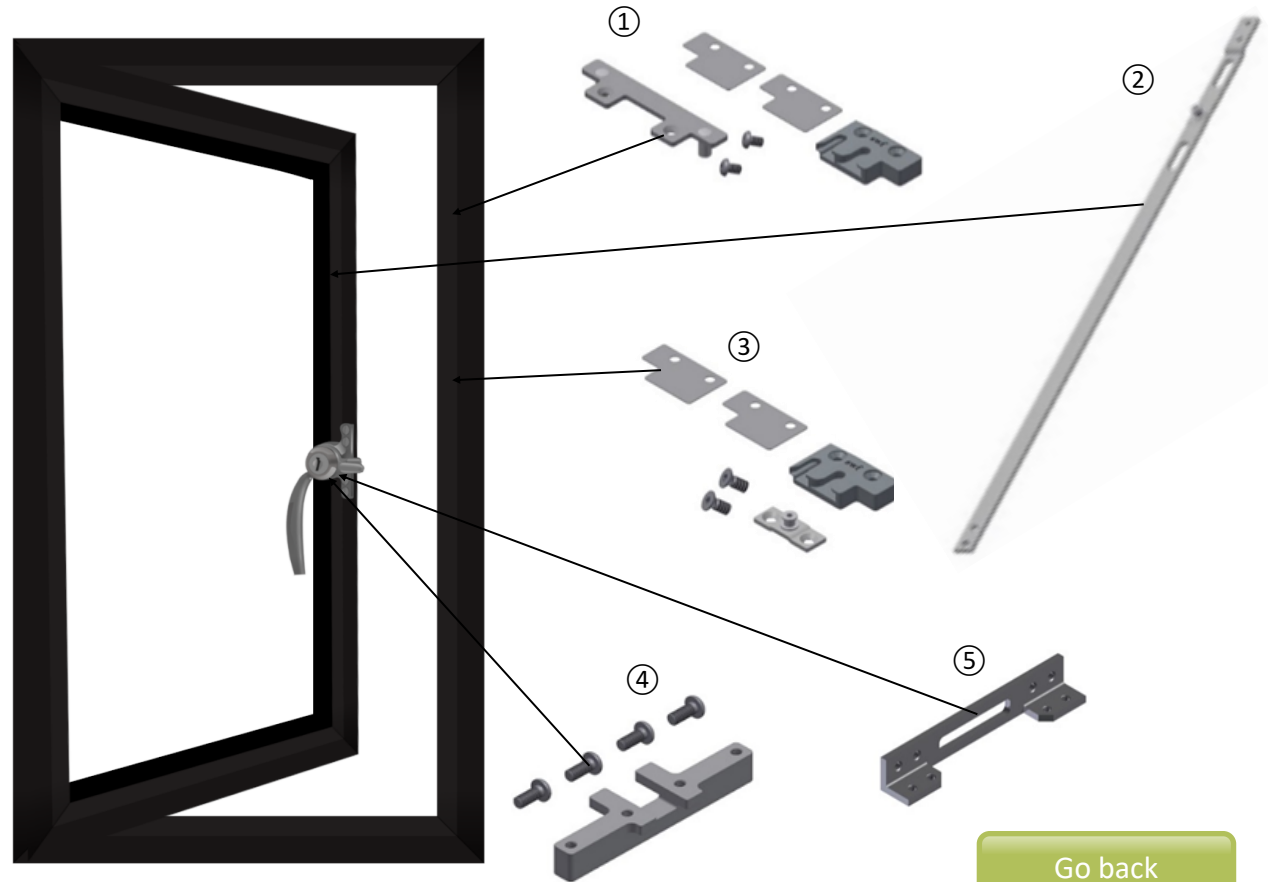

STEEL WINDOW FITTINGS

Concealed Multipoint Options (W50TB)

For your window you will require :

1. MPW50TBKKLH x2
2. MPR65SNA x2
3. MPW50TBCMUGLH x1
4. MPW50TBDBSCK x1
5. MPW50TBIGHB10 x1

*For one window

Technical Sheets

800mm to 1,073mm

1,073mm to 1,200mm

Go back

Ready to order?

Info@steelwindowfittings.com

+44 (0)1952 794154

+44 (0)1952 794054