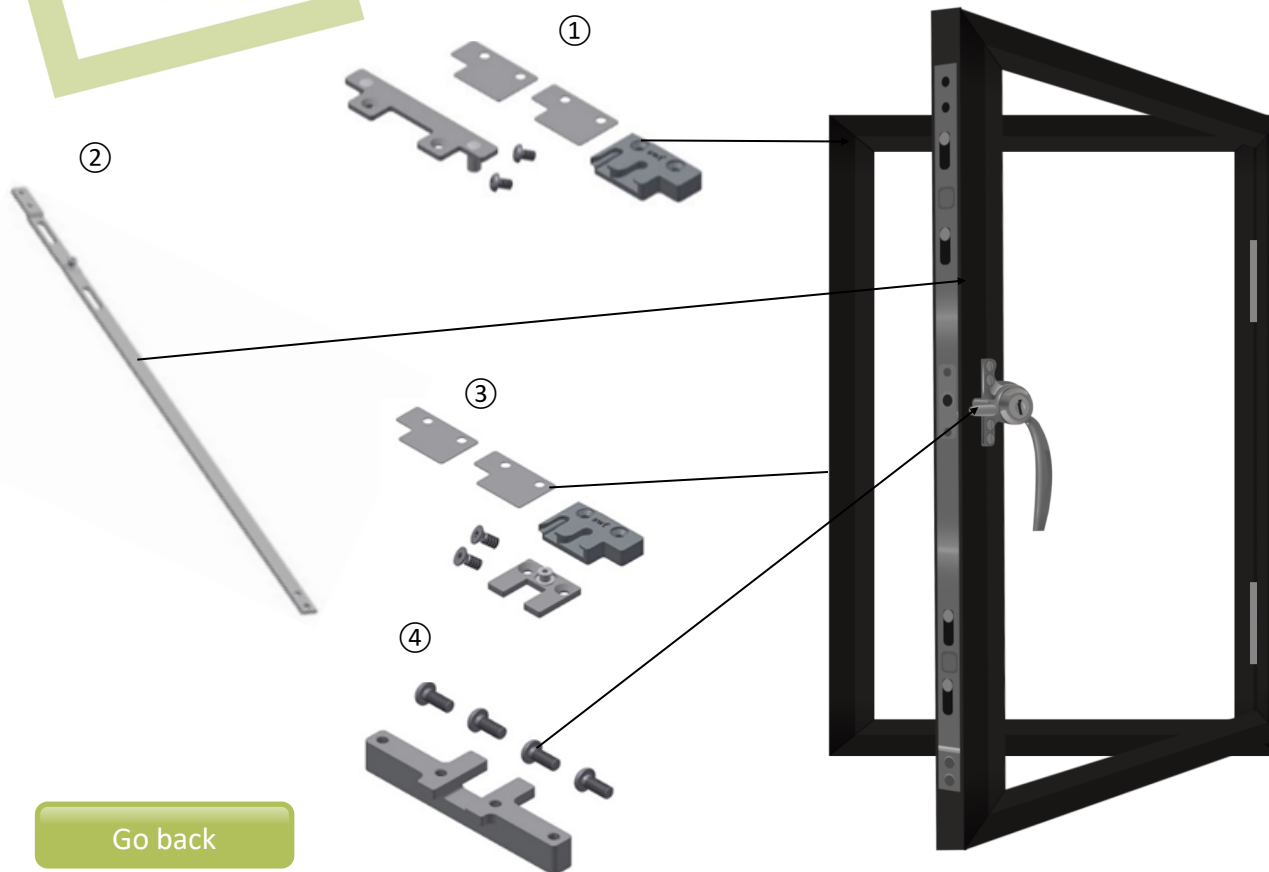

STEEL WINDOW FITTINGS

Concealed Multipoint Options (W50TB)

For your window you will require :

1. MPW50TBKKLH x4
2. MPR65LNA x2
3. MPW50TBCMBPLH x1
4. MPW50TBDBSCK x1

*For one window

Technical Sheets

1,200mm to 1,500mm

1,500mm to 1,808mm

1,808mm to 2,100mm

Go back

Ready to order?

Info@steelwindowfittings.com

+44 (0)1952 794154

+44 (0)1952 794054