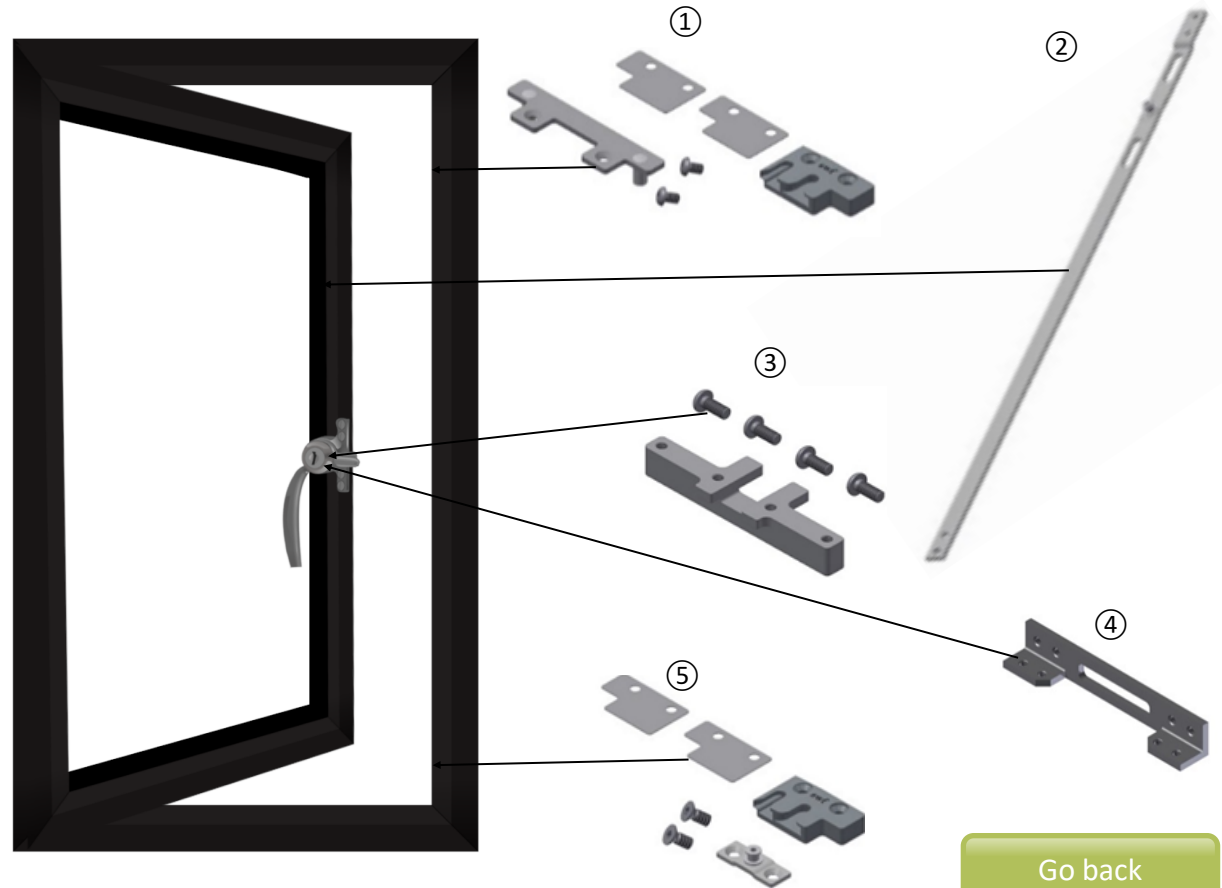

STEEL WINDOW FITTINGS

Concealed Multipoint Options (W50TB)

For your window you will require :

1. MPW50TBKKLH x2
2. MPR65LNA x2
3. MPW50TBDBSCK x1
4. MPW50TBIGHB10 x1
5. MPW50TBCMUGLH x1

*For one window

Technical Sheets

1,808mm to 2,100mm

Go back

Ready to order?

Info@steelwindowfittings.com

+44 (0)1952 794154

+44 (0)1952 794054