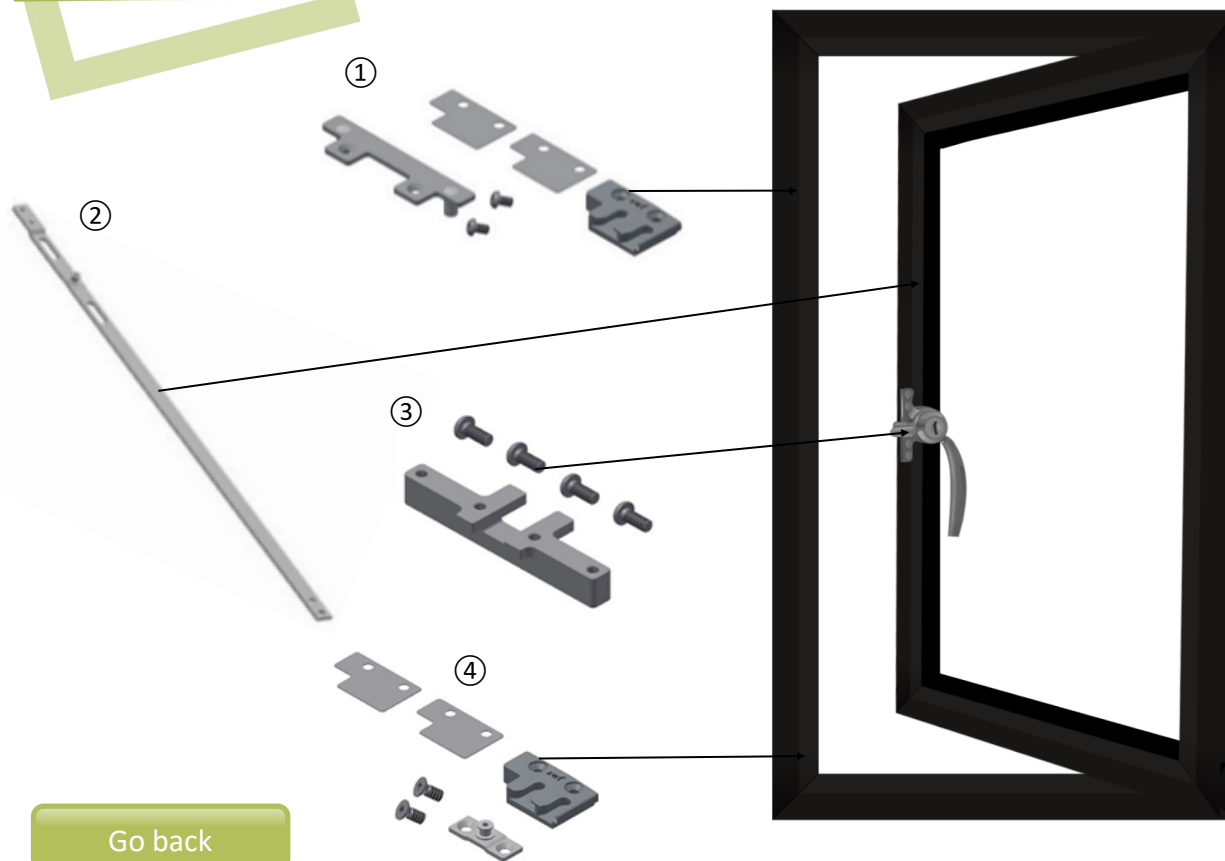

swf

STEEL WINDOW FITTINGS

Concealed Multipoint Options (W50TB)

For your window you will require :

1. MPW50TBKKRH x4
2. MPR65LNA x2
3. MPW50TBDBSCK x1
4. MPW50TBCMUGRH x1

*For one window

Technical Sheets

1,808mm to 2,100mm

Go back

Ready to order?

Info@steelwindowfittings.com

+44 (0)1952 794154

+44 (0)1952 794054