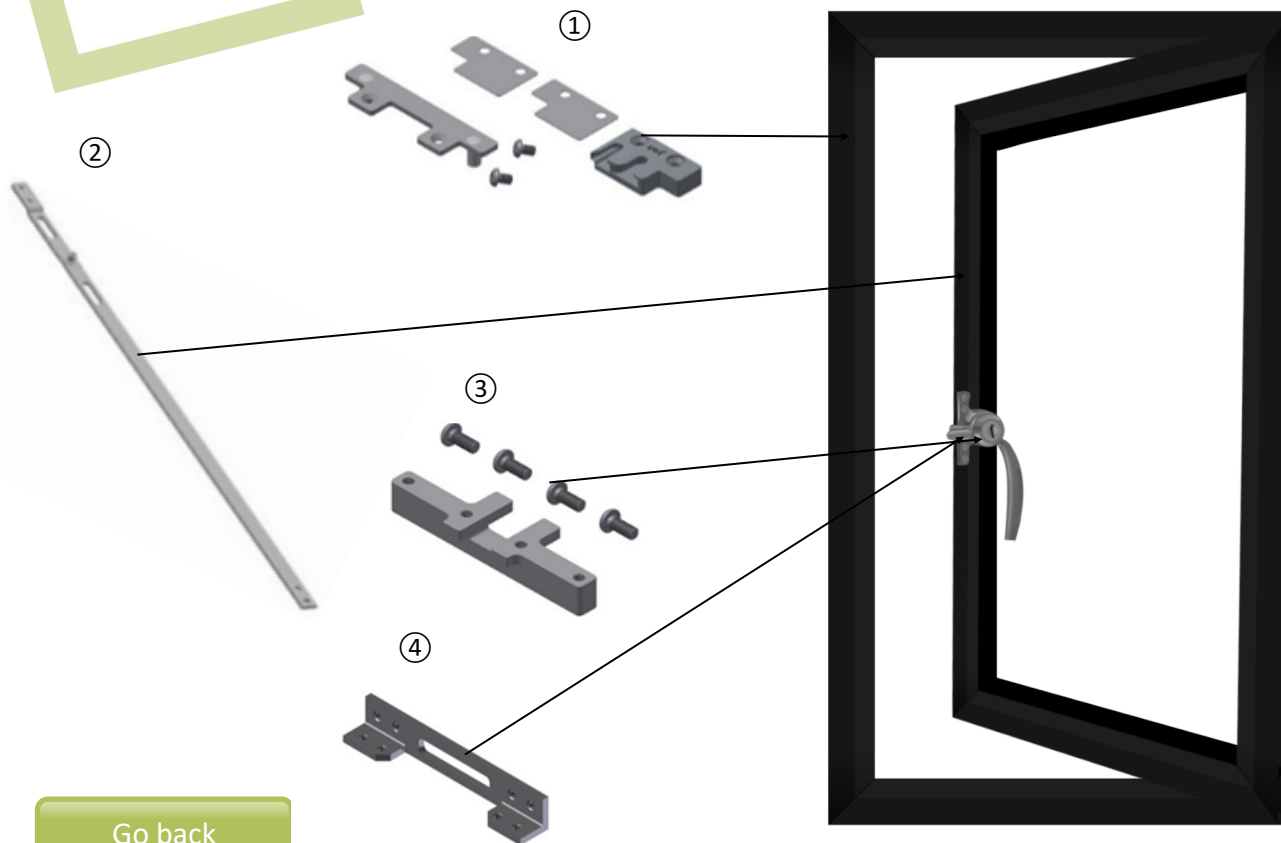

Ready to order?

Info@steelwindowfittings.com

+44 (0)1952 794154

+44 (0)1952 794054

STEEL WINDOW FITTINGS

Concealed Multipoint Options (W50TB)

For your window you will require :

1. MPW50TBKKRH x4
2. MPR65LNA x2
3. MPW50TBDBSCK x1
4. MPW50BIGHB10 x1