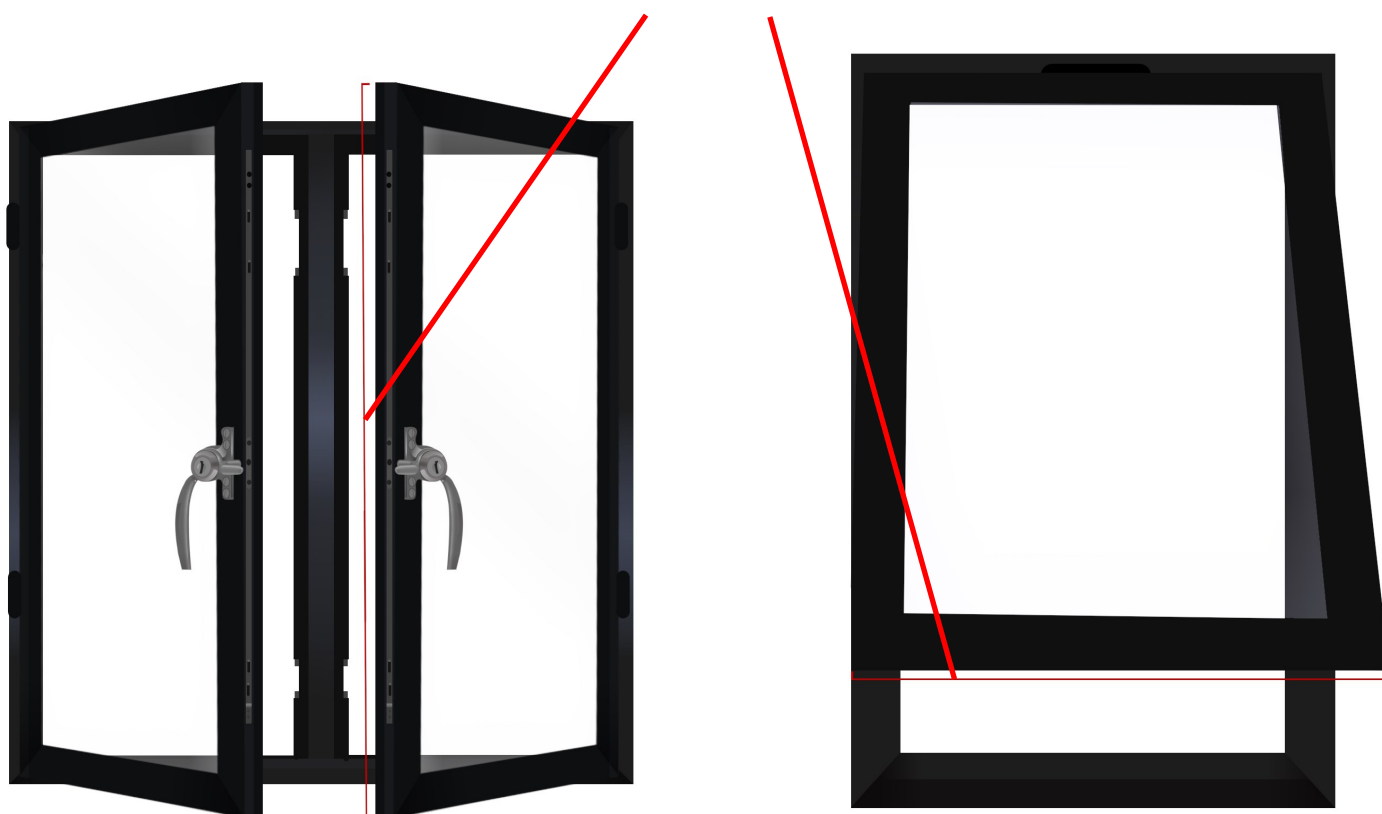

swf

STEEL WINDOW FITTINGS

Concealed Multipoint Options (W50TB)

Measure the long section where the
multipoint will sit.

This will give you the length required for the multipoint kit.

Go back

swf

STEEL WINDOW FITTINGS

✉ Info@steelwindowfittings.com

☎ +44 (0)1952 794154
+44 (0)1952 794054