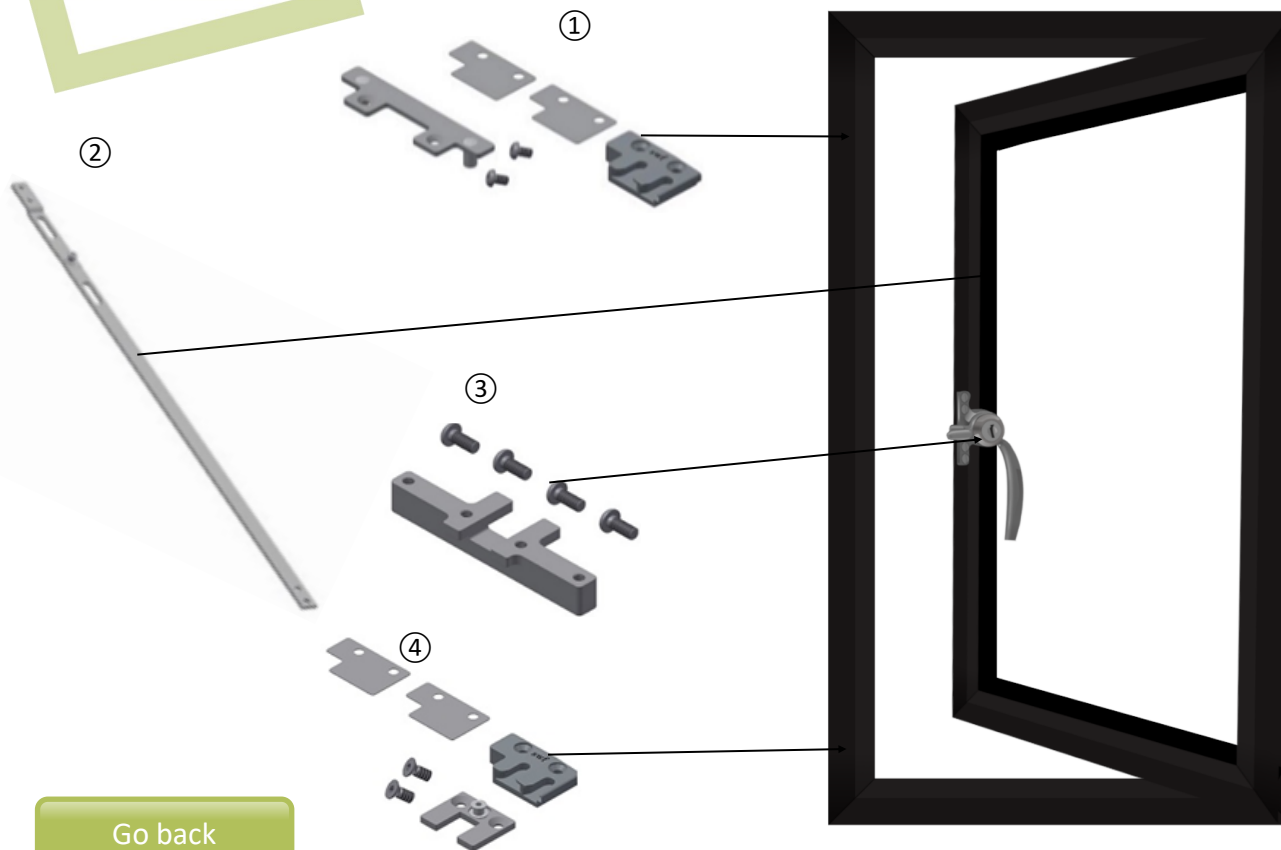

Info@steelwindowfittings.com

+44 (0)1952 794154

+44 (0)1952 794054

STEEL WINDOW FITTINGS

Concealed Multipoint Options (W50TB)

For your window you will require :

1. MPW50TBKKRH x6
2. MPR65LNA x2
MPR65SNA x2
3. MPW50TBDBSCK x1
4. MPW50TBCMBPRH x1

*For one window

Technical Sheets

2,100mm to 2,400mm

2,400mm to 2,760mm

2,760mm+

Go back

Ready to order?

Info@steelwindowfittings.com