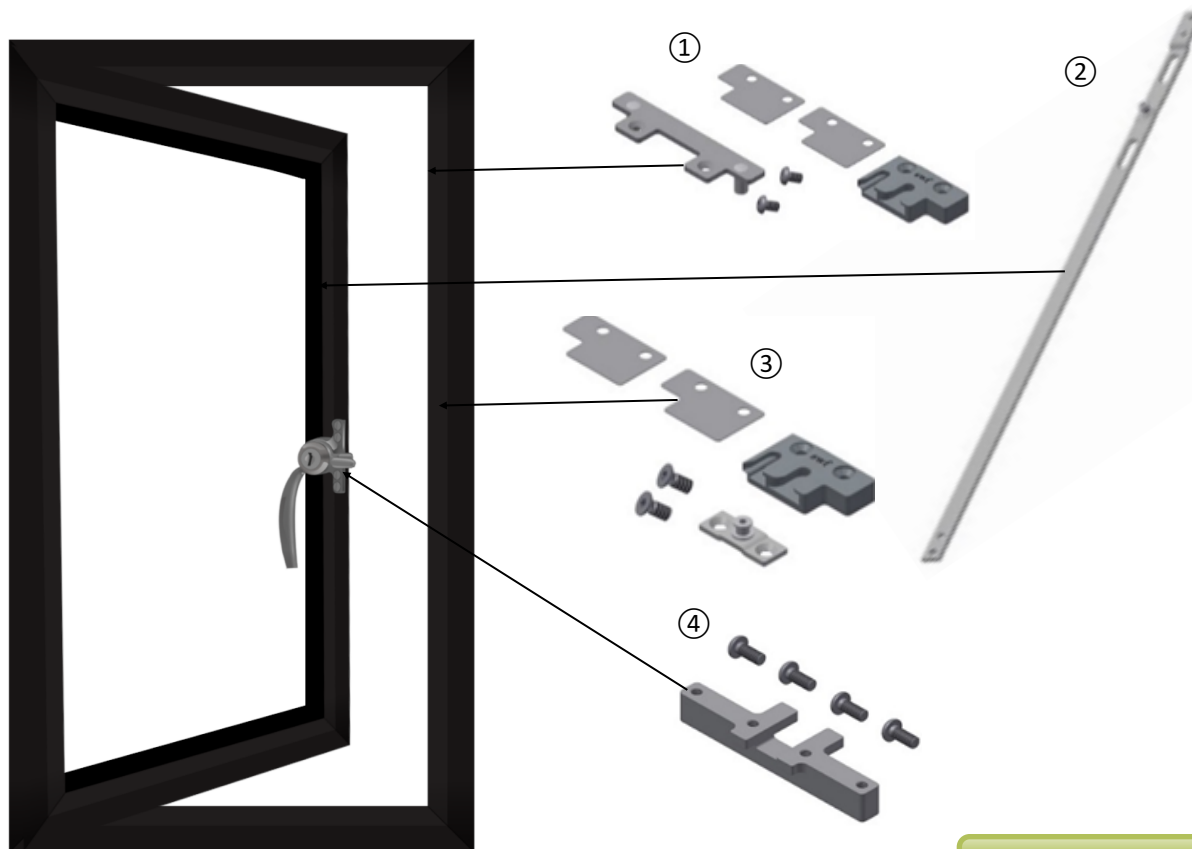

swf

STEEL WINDOW FITTINGS

Concealed Multipoint Options (W50TB)

For your window you will require :

1. MPW50TBKKLH x6
2. MPR65LNA x2
  MPR65SNA x2
3. MPW50TBCMUGLH x1
4. MPW50TBDBSCK x1

*For one window

Technical Sheets

2,760mm+

Go back

Ready to order?

Info@steelwindowfittings.com

+44 (0)1952 794154

+44 (0)1952 794054