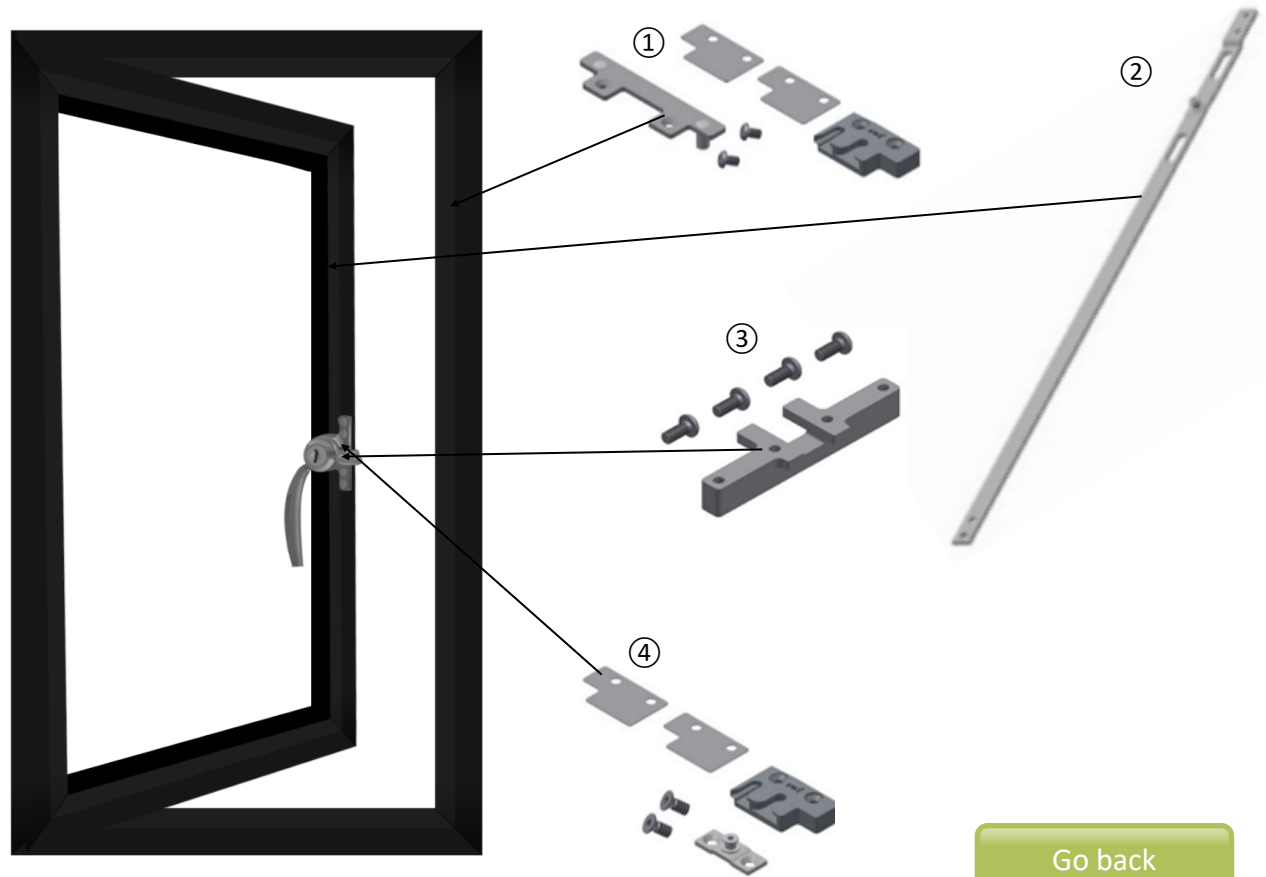

+44 (0)1952 794054

STEEL WINDOW FITTINGS

Concealed Multipoint Options (W50TB)

For your window you will require :

1. MPW50TBKKLH x2
2. MPR65SNA x2
3. MPW50TBDBSCK x1
4. MPW50TBCMUGLH x1

*For one window

Technical Sheets

800mm to 1,073mm

1,073mm to 1,200mm

Go back

Ready to order?

Info@steelwindowfittings.com

+44 (0)1952 794154

+44 (0)1952 794054

STEEL WINDOW FITTINGS