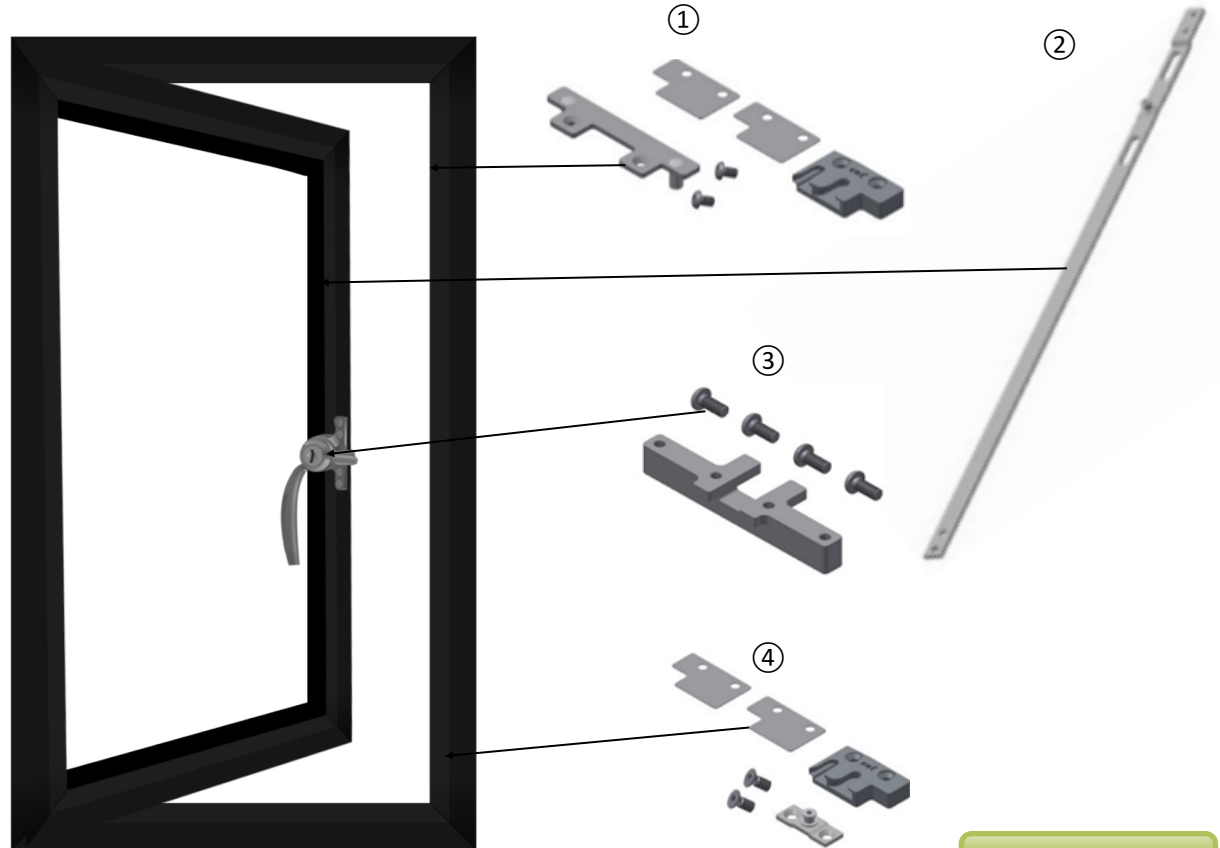

STEEL WINDOW FITTINGS

Concealed Multipoint Options (W50TB)

For your window you will require :

1. MPW50TBKKLH x4
2. MPR65LNA x2
3. MPW50TBDBSCK x1
4. MPW50TBCMUGLH x1

*For one window

Technical Sheets

1,808mm to 2,100mm

Go back

Ready to order?

Info@steelwindowfittings.com

+44 (0)1952 794154

+44 (0)1952 794054