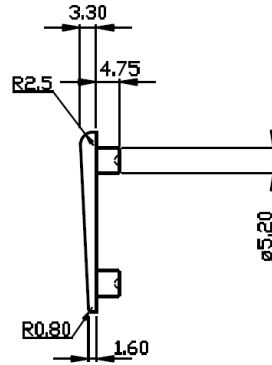

Full Wedge range; Open-out Windows

B557 (3L)
3mm thick 6.25mm legs (long legs)

B558 (3S)
3mm thick 4.75mm legs (short legs)

B559 (7S)
7mm thick 4.75mm legs (short legs)

B650 (5S)
5mm thick 4.75mm legs (short legs)

B651 (5L)
5mm thick 6.25mm legs (Long legs)

B555 (6S)
6mm thick 4.75mm legs (short legs)

B556 (6L)
6mm thick 6.25mm legs (Long legs)

All wedges are 9.5mm wide