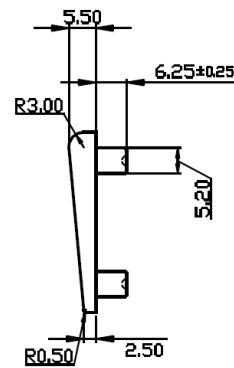

Full Wedge range; Open-out Windows

B557 (3L)
3mm thick 6.25mm legs (long legs)

B558 (3S)
3mm thick 4.75mm legs (short legs)

B559 (7S)
7mm thick 4.75mm legs (short legs)

B650 (5S)
5mm thick 4.75mm legs (short legs)

B651 (5L)
5mm thick 6.25mm legs (Long legs)

B555 (6S)
6mm thick 4.75mm legs (short legs)

B556 (6L)
6mm thick 6.25mm legs (Long legs)

All wedges are 9.5mm wide