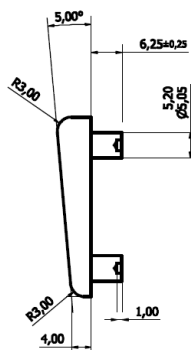

Full Wedge range; Open-out Windows

B557 (3L)
3mm thick 6.25mm legs (long legs)

B558 (3S)
3mm thick 4.75mm legs (short legs)

B559 (7S)
7mm thick 4.75mm legs (short legs)

B650 (5S)
5mm thick 4.75mm legs (short legs)

B651 (5L)
5mm thick 6.25mm legs (Long legs)

B555 (6S)
6mm thick 4.75mm legs (short legs)

B556 (6L)
6mm thick 6.25mm legs (Long legs)

All wedges are 9.5mm wide