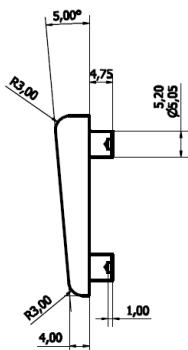

Full Wedge range; Open-out Windows

B557 (3L)
3mm thick 6.25mm legs (long legs)

B558 (3S)
3mm thick 4.75mm legs (short legs)

B559 (7S)
7mm thick 4.75mm legs (short legs)

B650 (5S)
5mm thick 4.75mm legs (short legs)

B651 (5L)
5mm thick 6.25mm legs (Long legs)

B555 (6S)
6mm thick 4.75mm legs (short legs)

B556 (6L)
6mm thick 6.25mm legs (Long legs)

All wedges are 9.5mm wide