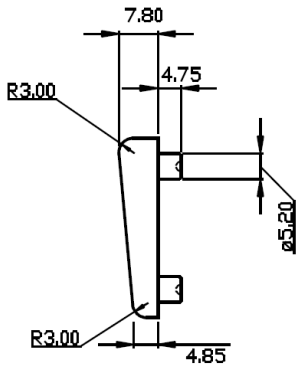

Full Wedge range; Open-out Windows

B557 (3L)
3mm thick 6.25mm legs (long legs)

B558 (3S)
3mm thick 4.75mm legs (short legs)

B559 (7S)
7mm thick 4.75mm legs (short legs)

B650 (5S)
5mm thick 4.75mm legs (short legs)

B651 (5L)
5mm thick 6.25mm legs (Long legs)

B555 (6S)
6mm thick 4.75mm legs (short legs)

B556 (6L)
6mm thick 6.25mm legs (Long legs)

All wedges are 9.5mm wide