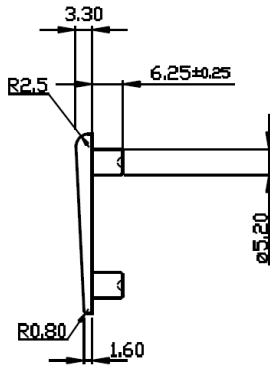

Full Wedge range; Open-out Windows

B557 (3L)
3mm thick 6.25mm legs (long legs)

B558 (3S)
3mm thick 4.75mm legs (short legs)

B559 (7S)
7mm thick 4.75mm legs (short legs)

B650 (5S)
5mm thick 4.75mm legs (short legs)

B651 (5L)
5mm thick 6.25mm legs (Long legs)

B555 (6S)
6mm thick 4.75mm legs (short legs)

B556 (6L)
6mm thick 6.25mm legs (Long legs)

All wedges are 9.5mm wide