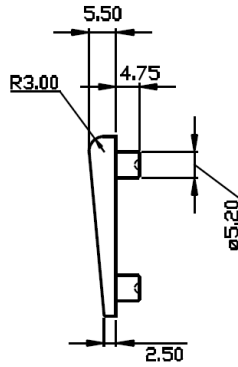

Full Wedge range; Open-out Windows

B557 (3L)
3mm thick 6.25mm legs (long legs)

B558 (3S)
3mm thick 4.75mm legs (short legs)

B559 (7S)
7mm thick 4.75mm legs (short legs)

B650 (5S)
5mm thick 4.75mm legs (short legs)

B651 (5L)
5mm thick 6.25mm legs (Long legs)

B555 (6S)
6mm thick 4.75mm legs (short legs)

B556 (6L)
6mm thick 6.25mm legs (Long legs)

All wedges are 9.5mm wide