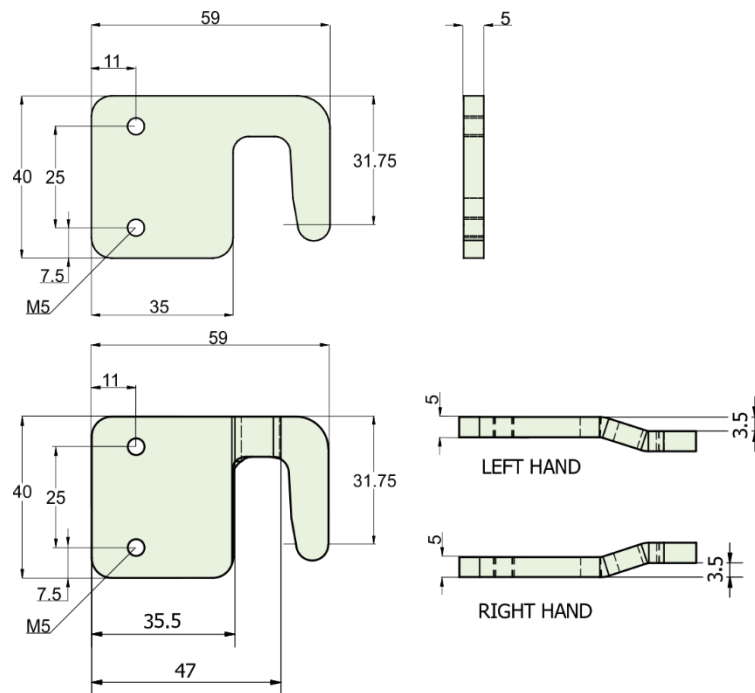

## PRODUCT & TECHNICAL INFORMATION

- Hook wedges for use with open inward windows
- Fixed to the window frame a suitable finish is applied during window preparation for colour/finish matching.
- S750NP is a straight hook wedge and can be used for either left or right handed applications
- S750LNP and S750RNP are cranked hook wedges, available in left and right handed to suit application

### Window Handle Open In Hook Wedges

S750NP

S750LNP

S750RNP

Dimensions