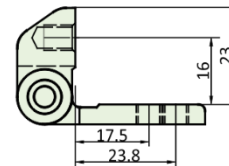

BS2100 Slim Line Butt Hinges – 100mm

BS2100

BS2100NW

Dimensions