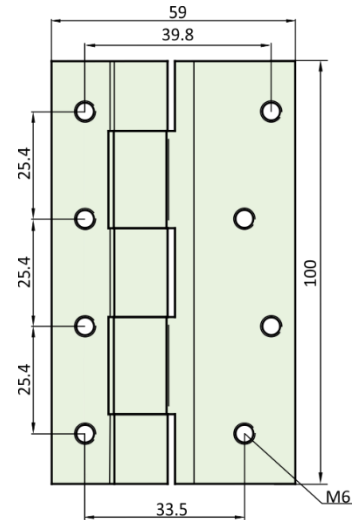

PRODUCT FEATURES & TECHNICAL INFORMATION

- High security hinge in solid natural polished brass
- Concealed fixing holes
- For use on windows and doors
- Hinges are non-handed
- BS2100 is fitted with nylon bushes for superior longevity
- BS2100NW is non-washed version of hinge

BS2100 Slim Line Butt Hinges – 100mm

BS2100

BS2100NW

Dimensions