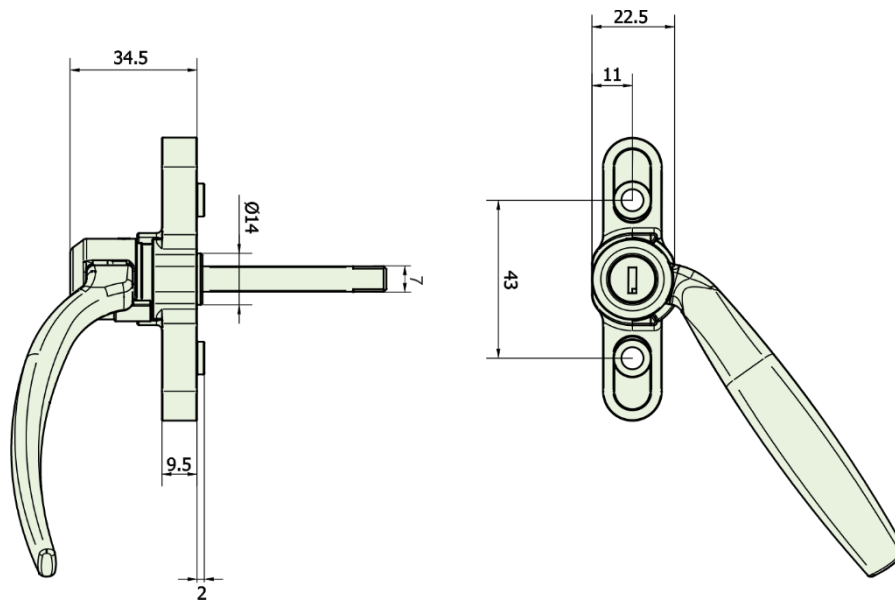

PRODUCT FEATURES & TECHNICAL INFORMATION

- For windows which use a concealed espagnolette 7mm gearbox rail system
- Replicates the appearance of a traditional cockspur handle
- Screw cover caps are supplied for a contemporary look
- Suitable for M5 countersunk fixing screws
- Available in several finishes or matching RAL finish on request
- Complimentary B375 design pegstay available in 2 sizes
- Complimentary door handles and escutcheons available for suited look

SQ158 Espag Spindle Curved Classic Handle

SQ158K07- Key Locking

Steel Window Fittings / Window Handles /SQ158

Dimensions

Page XX

2019 V1