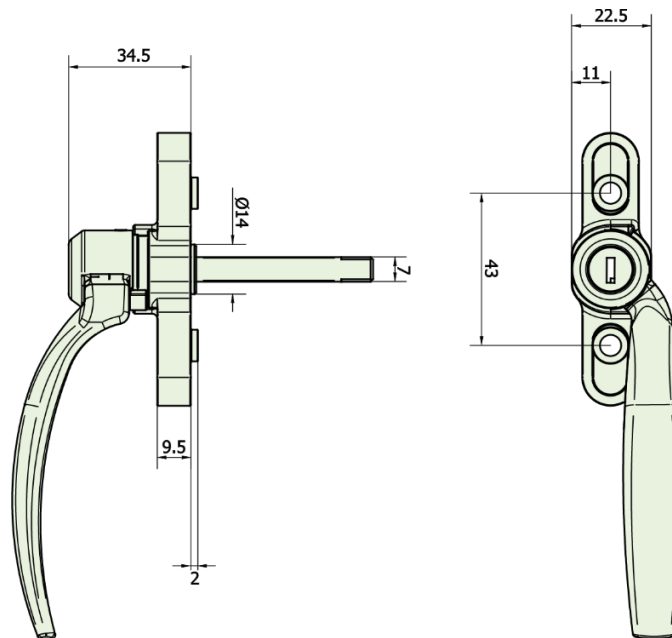

PRODUCT FEATURES & TECHNICAL INFORMATION

- For windows which use a concealed espagnolette 7mm gearbox rail system
- Replicates the appearance of a traditional cockspur handle mechanism
- Screw cover caps are supplied for a contemporary look
- Suitable for M5 countersunk fixing screws
- Available in several finishes or matching RAL finish on request
- Complimentary B375 design pegstay available in 2 sizes
- Complimentary door handles and escutcheons available for suited look

SQ918 Espag Spindle Arched Classic Handle

SQ918K07- Key Locking