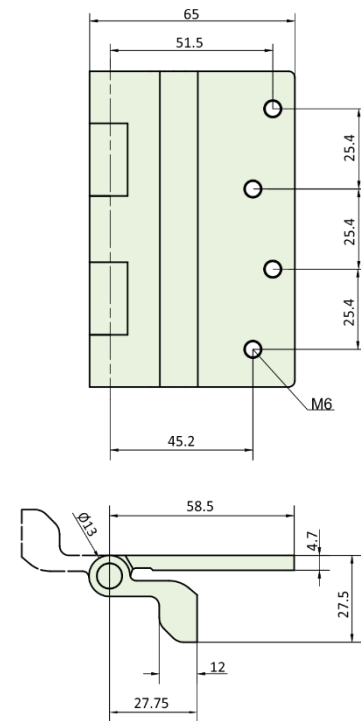

## PRODUCT FEATURES & TECHNICAL INFORMATION

- High security projection hinge in solid natural polished brass
- Projection allows opening of 180 degrees clearing a reveal or mullion
- Concealed fixing holes
- For use on windows and doors
- Hinges are non-handed and share same fixed leaf 100mm fixings
- BS3100 is fitted with nylon bushes for superior longevity
- BS3100NW is non-washer version of hinge

### BS3100 Projection Slim Line Butt Hinges – 100mm

BS3100

BS3100NW

Dimensions BS3100

Dimensions BS3100NW