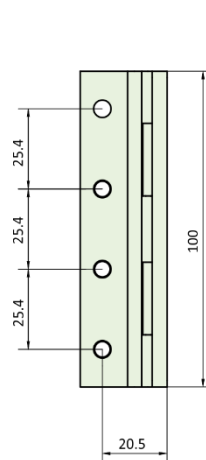

## PRODUCT FEATURES & TECHNICAL INFORMATION

- High security projection hinge in solid natural polished brass
- Projection allows opening of 180 degrees clearing a reveal or mullion
- Concealed fixing holes
- For use on windows and doors
- Hinges are non-handed and share same fixed leaf 100mm fixings
- BS3100 is fitted with nylon bushes for superior longevity
- BS3100NW is non-washer version of hinge

### BS3100 Projection Slim Line Butt Hinges – 100mm

BS3100

BS3100NW

Dimensions BS3100

Dimensions BS3100NW