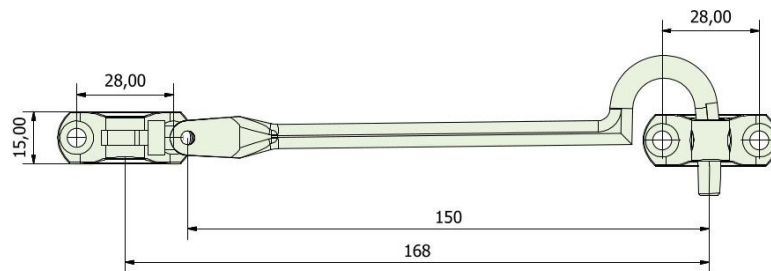

PRODUCT FEATURES & TECHNICAL INFORMATION

- A traditional 150mm silent cabin hook & eye
- Design allows vertical or horizontal fixing of the eye which enables fixing to the door frame leg for both traditional and slim line profiles
- Suitable for M5 countersunk fixing screws
- Available in several finishes or matching RAL finishes on request
- Window and door furniture available for suited look

B393150 Silent Cabin Hook & Eye

B393150

Dimensions