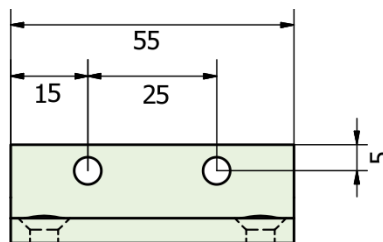

PRODUCT FEATURES & TECHNICAL INFORMATION

- Allows our handles to be fitted on open out timber windows
- T775WC Wedge carrier is used to hold our standard brass wedge enabling use with all of our cockspur window handles
- Suitable for M5 Countersunk fixing screws
- Available in several finishes or matching RAL finish on request

T775WC - Wedge Carrier for Timber Windows

T775WC

Dimensions