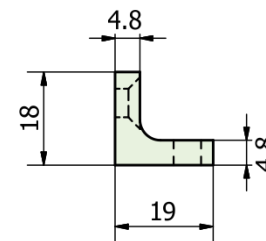

PRODUCT FEATURES & TECHNICAL INFORMATION

- Allows our handles to be fitted on open out timber windows
- T775WC Wedge carrier is used to hold our standard brass wedge enabling use with all of our cockspur window handles
- Suitable for M5 Countersunk fixing screws
- Available in several finishes or matching RAL finish on request

T775WC - Wedge Carrier for Timber Windows

T775WC

Dimensions