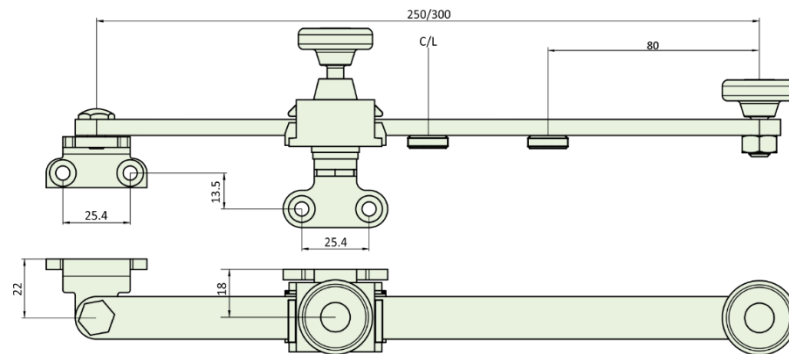

PRODUCT FEATURES & TECHNICAL INFORMATION

- Classic and elegant single arm slide stay
- Butterfly or knurled knob secures the stay and window in desired position
- Restrictor device for added security & safety with different positions available
- Available in 2 sizes 250mm and 300mm
- Brackets supplied for standard side hung outward opening applications
For inward opening or top hung windows please contact us to discuss configuration options
- Suitable for M5 countersunk fixing screws
- Available in several finishes or matching RAL finishes on request
- Complimentary window handle designs available
- Complimentary door handles and escutcheons available for suited look

B59S Classic Single Arm Slide Stay

B59S

B59SKN

Dimensions