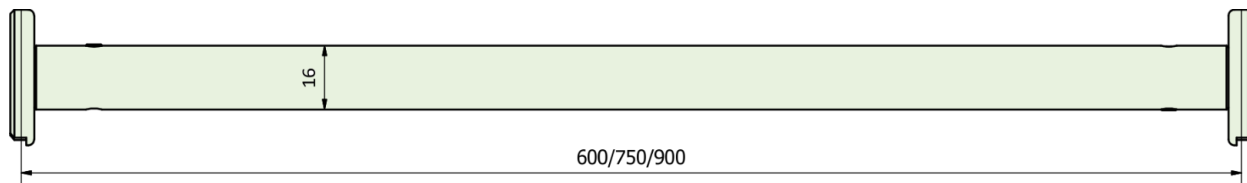

## PRODUCT FEATURES & TECHNICAL INFORMATION

- A versatile link tube available in 3 sizes
- For use with double folding openers (B99D) on large top hung, outward opening windows
- For use when fitting 2 single spring catches (B36) on large bottom hung, inward opening windows
- B99DRING ring pull can be fitted to the link tube offering versatility for openers used at height and operated with a suitable rod
- Available in several finishes or matching RAL finish on request
- Complimentary window handles, pegstays, door handles and escutcheons available for suited look

### B99DT Link Tube

B99DT Link Tube

Dimensions