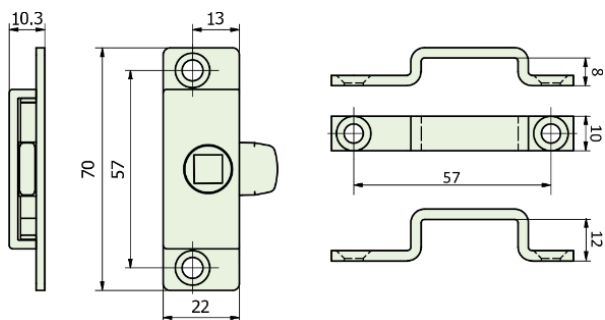

PRODUCT FEATURES & TECHNICAL INFORMATION

- A discrete lock operated by a B805KEY or any 8mm spindle. Perfect for controlled additional security and/or restricted window access where required
- Suitable for both open inward or open outward windows, supplied with 2 keeps to suit different window system configurations
- Separate B805PSC Pull Kit available if required along with 2 spacers to suit different window configurations
- Separate B805KEY available, can also be operated by Fireman Axe type key
- Suitable for M5 countersunk fixing screws
- Available in several finishes or matching RAL finish on request
- Complimentary window handles, pegstays, door handles and escutcheons available for suited look

B805 Carriage Lock and Accessories

B805 Carriage Lock

B805PSC Pull Kit

B805 Key