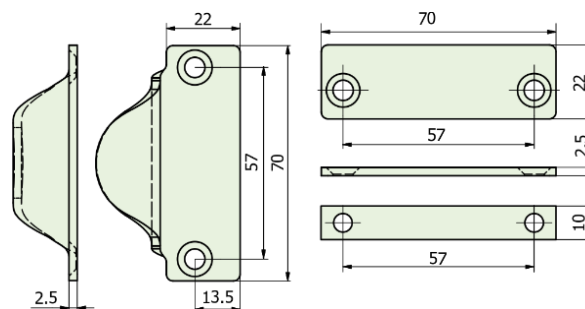

PRODUCT FEATURES & TECHNICAL INFORMATION

- A discrete lock operated by a B805KEY or any 8mm spindle. Perfect for controlled additional security and/or restricted window access where required
- Suitable for both open inward or open outward windows, supplied with 2 keeps to suit different window system configurations
- Separate B805PSC Pull Kit available if required along with 2 spacers to suit different window configurations
- Separate B805KEY available, can also be operated by Fireman Axe type key
- Suitable for M5 countersunk fixing screws
- Available in several finishes or matching RAL finish on request
- Complimentary window handles, pegstays, door handles and escutcheons available for suited look

B805 Carriage Lock and Accessories

B805 Carriage Lock

B805PSC Pull Kit

B805 Key